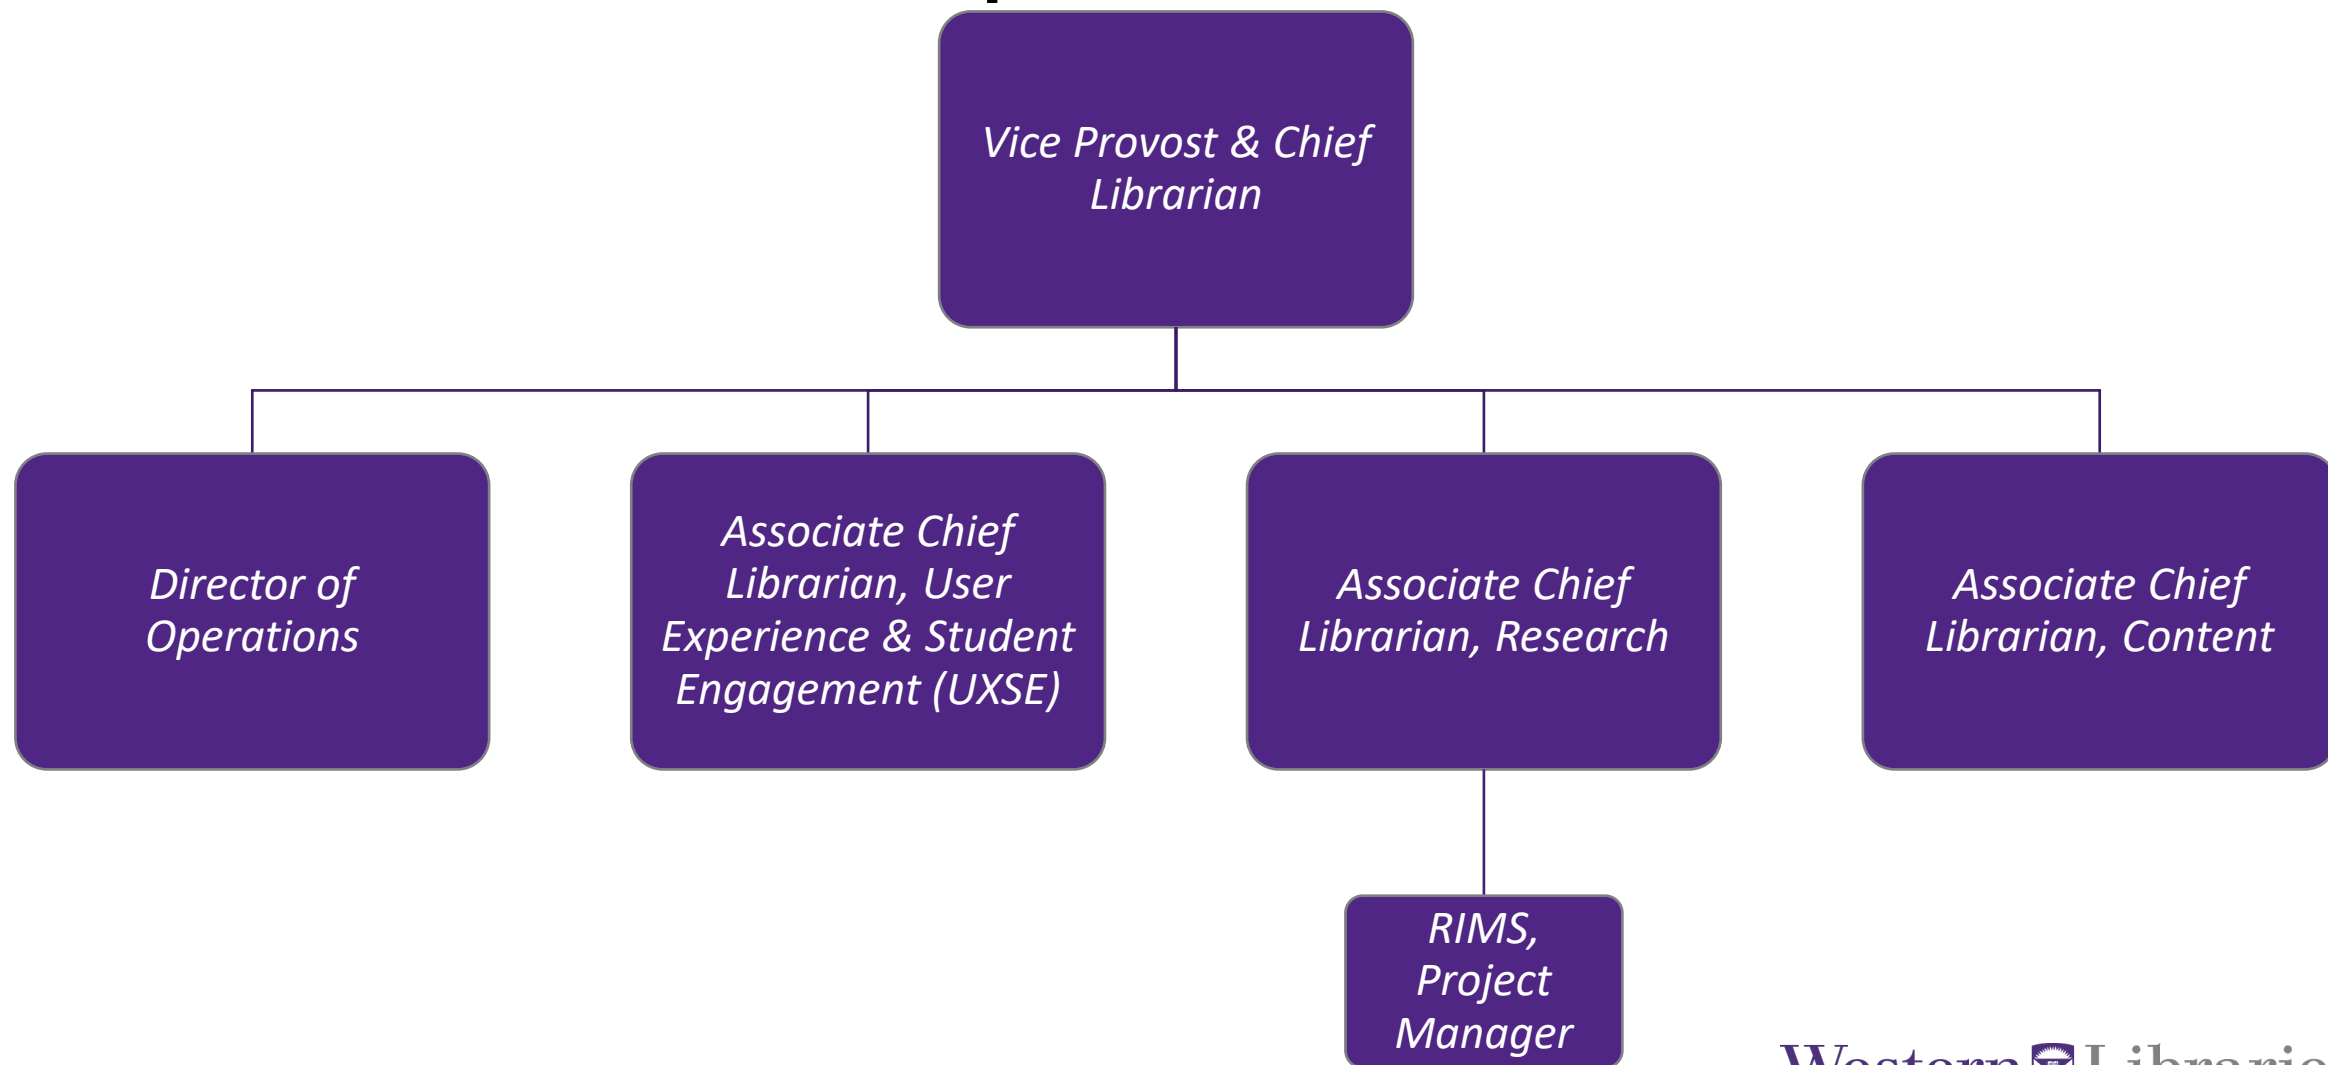

Western  Libraries

ORGANIZATIONAL CHART

@ March 2025

Senior Leadership Team

Leadership Structure

Functional Unit: Administration and Operations

Functional Unit: User Experience and Student Engagement

Functional Unit: User Services

Under a matrix management system, User Services staff report to a User Services Manager and a Library Director, depending on the library location where they provide services.

Functional Unit: Research and Scholarly Communication