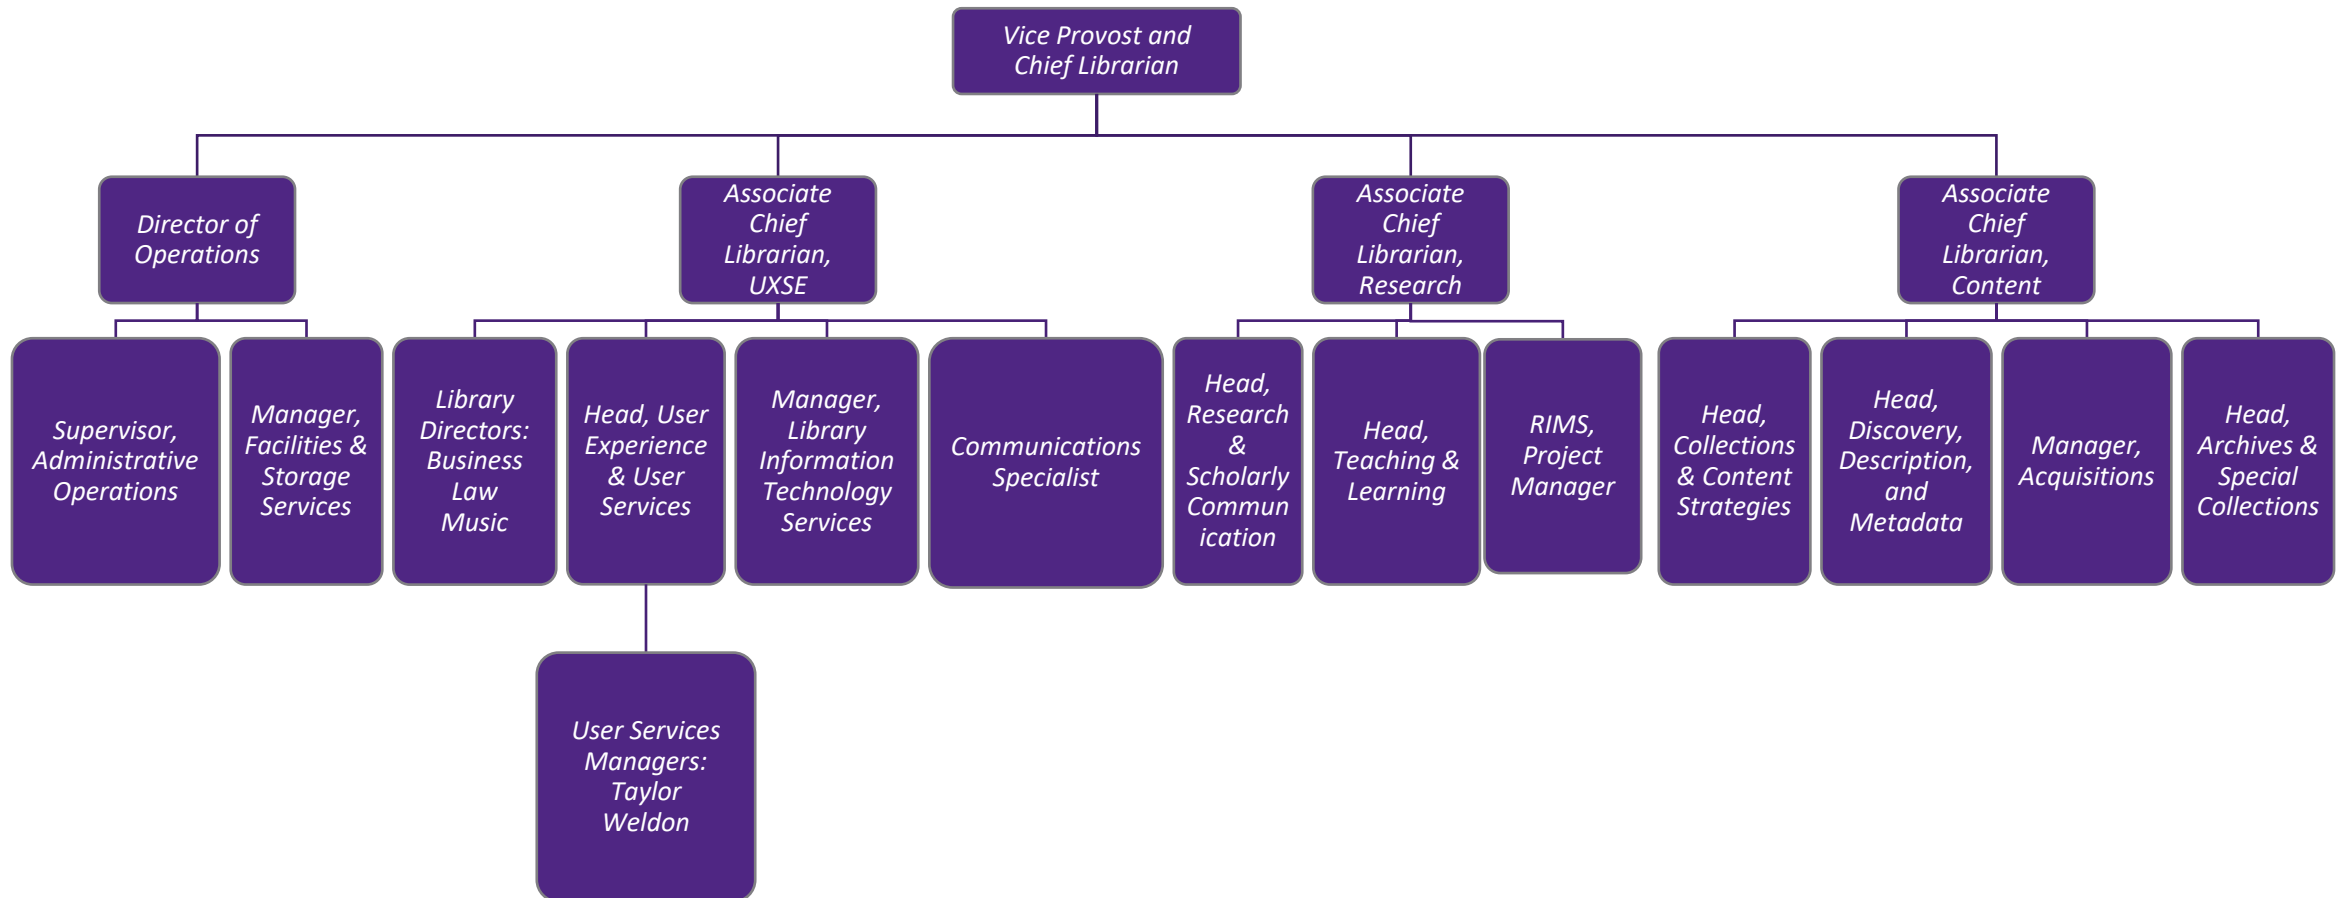

Western  Libraries

ORGANIZATIONAL CHART

@ March 2025

Senior Leadership Team

Leadership Structure

Functional Unit: Administration and Operations

Functional Unit: User Experience and Student Engagement

Functional Unit: User Services

Under a matrix management system, User Services staff report to a User Services Manager and a Library Director, depending on the library location where they provide services.

Functional Unit: Research and Scholarly Communication