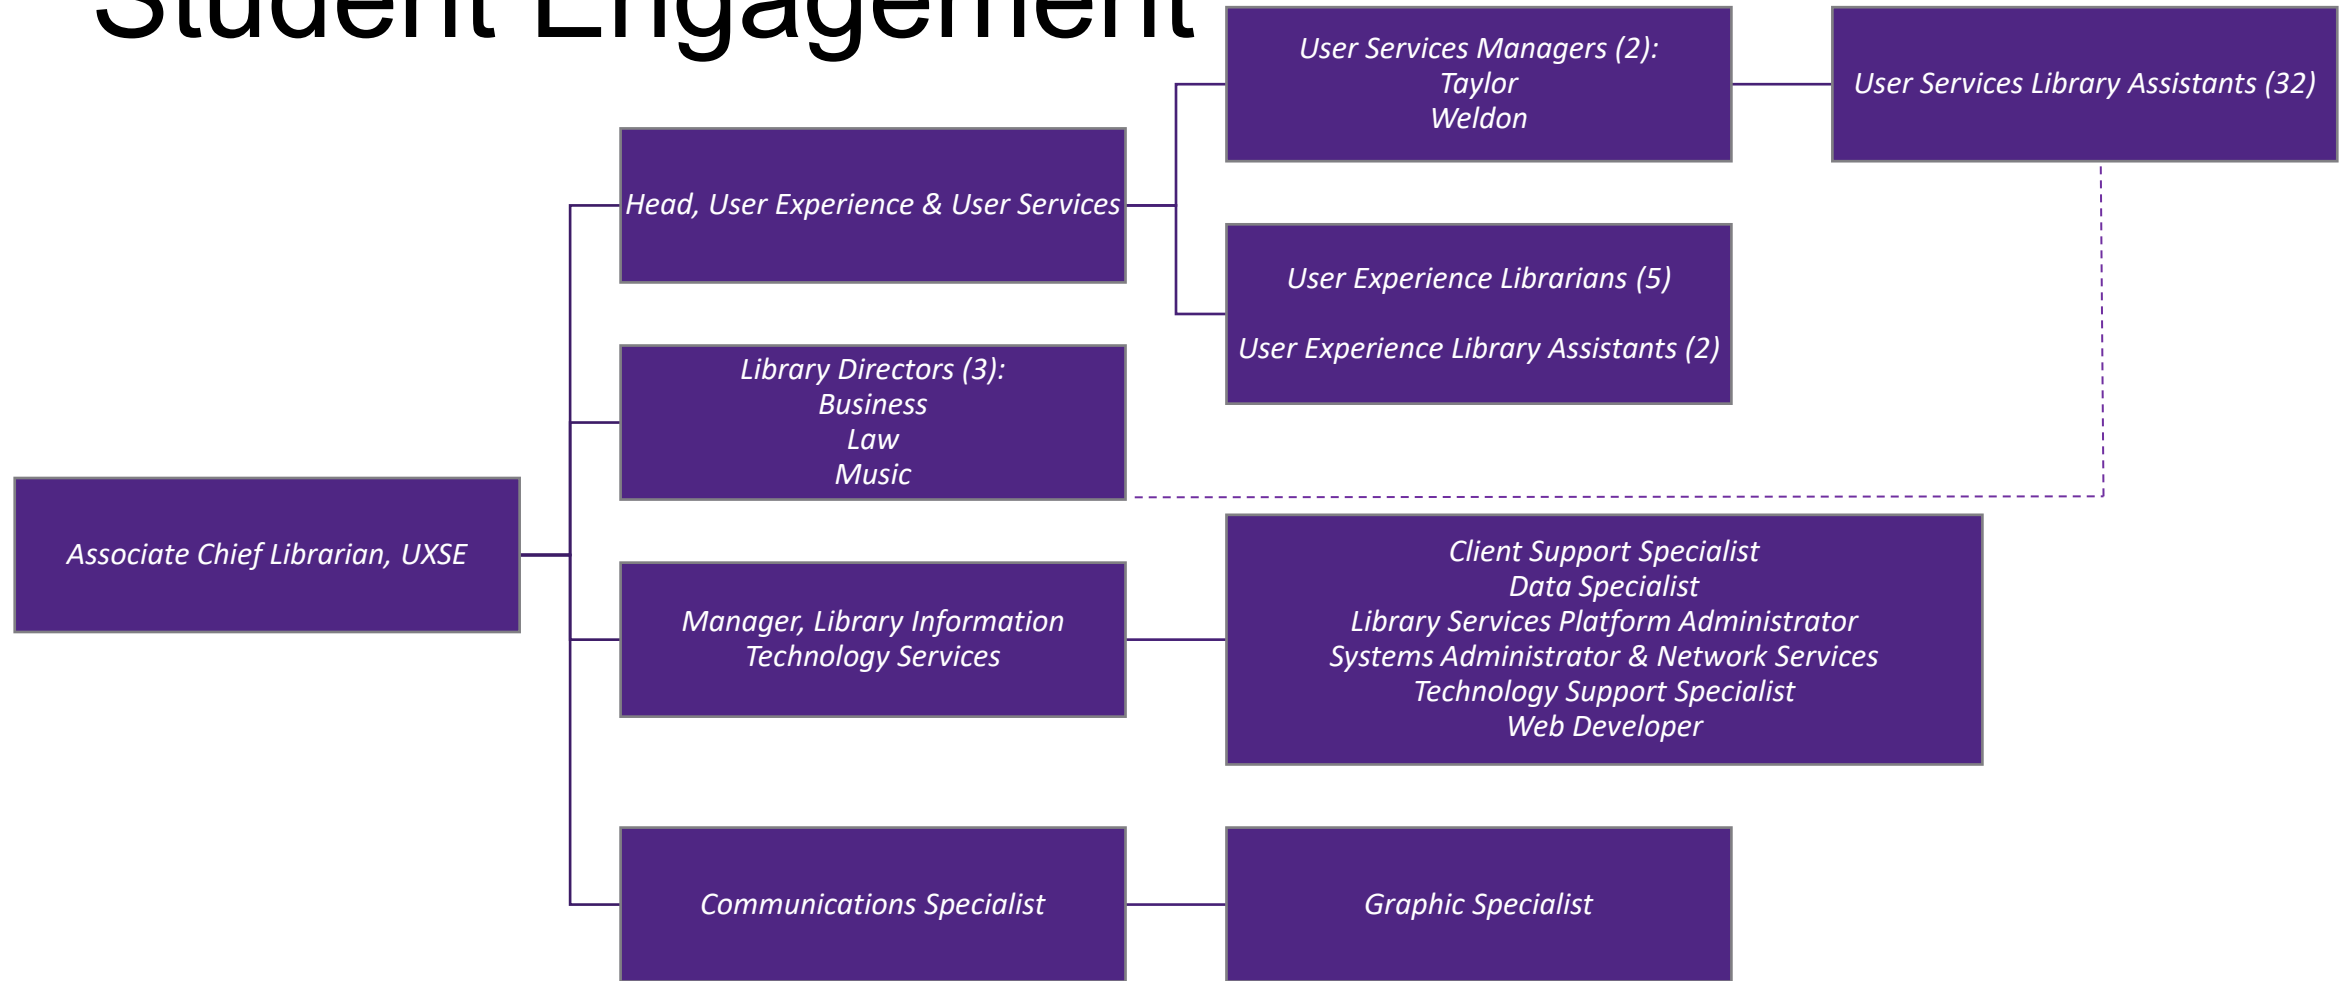

Western  Libraries

ORGANIZATIONAL CHART

@ March 2025

Senior Leadership Team

Leadership Structure

Functional Unit: Administration and Operations

Functional Unit: User Experience and Student Engagement

Functional Unit: User Services

Under a matrix management system, User Services staff report to a User Services Manager and a Library Director, depending on the library location where they provide services.

Functional Unit: Research and Scholarly Communication