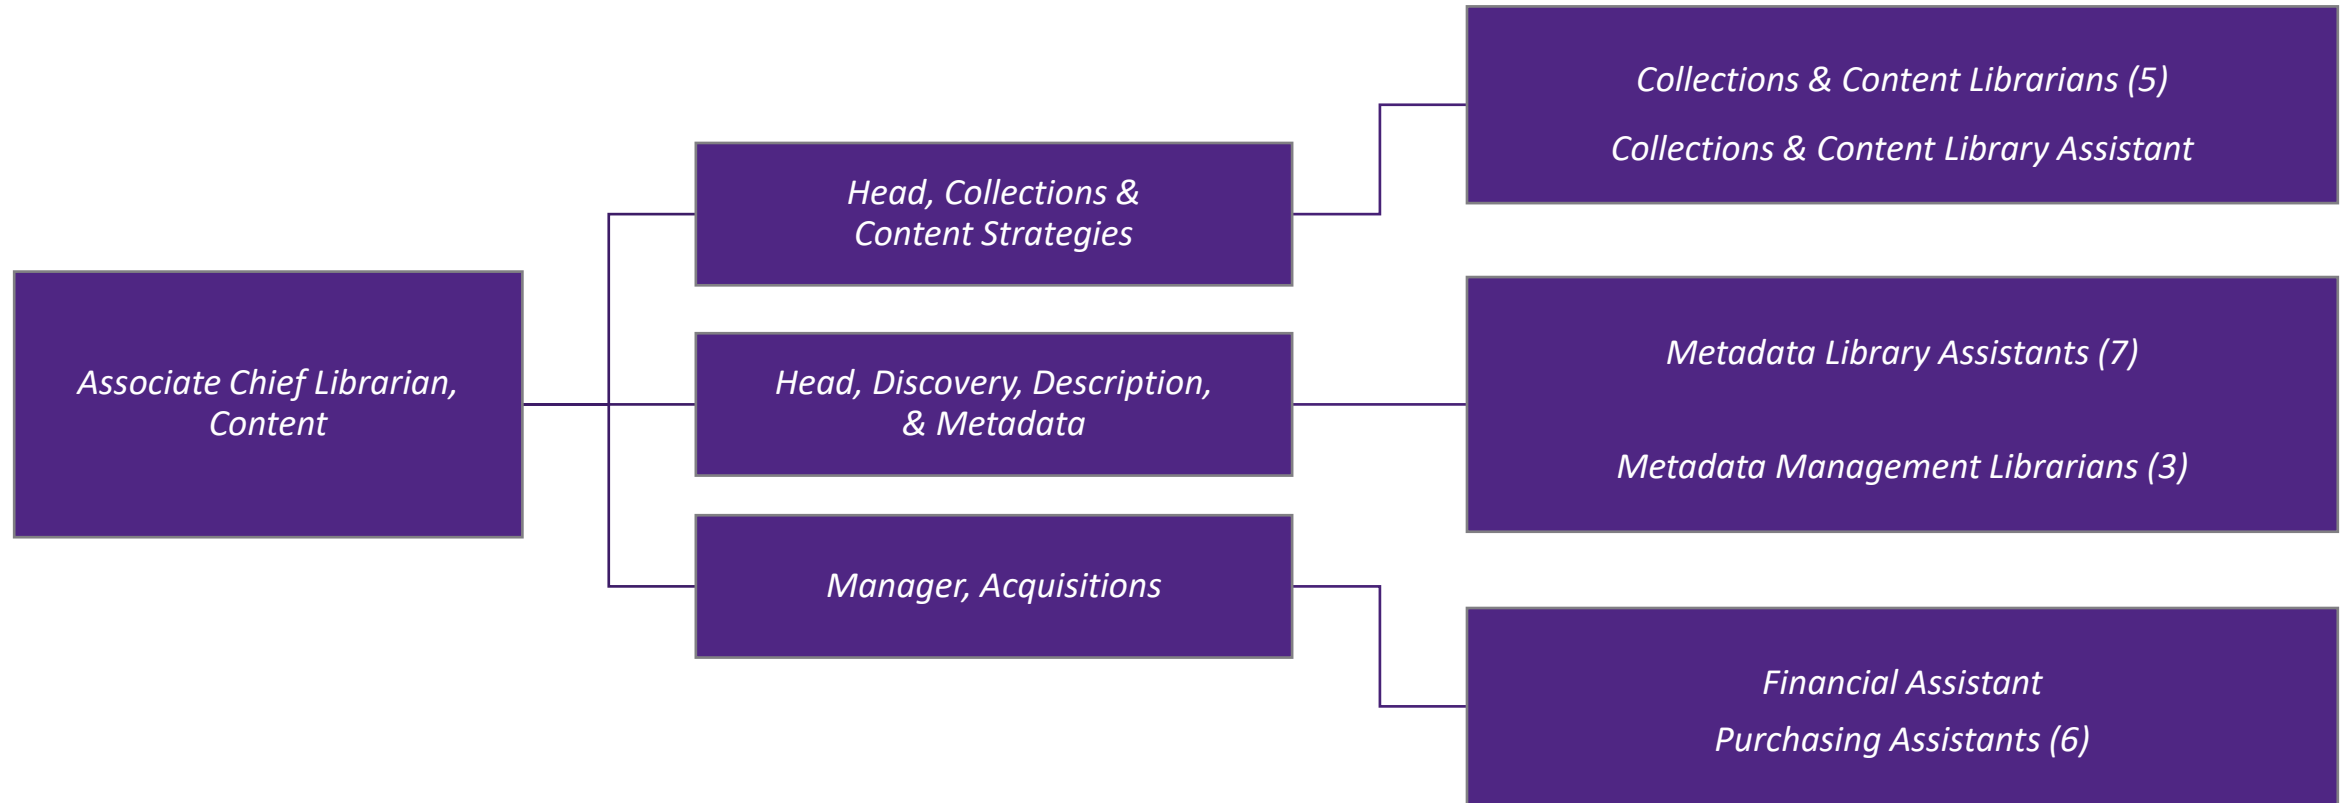

Functional Unit: Content Management, Discovery, and Access