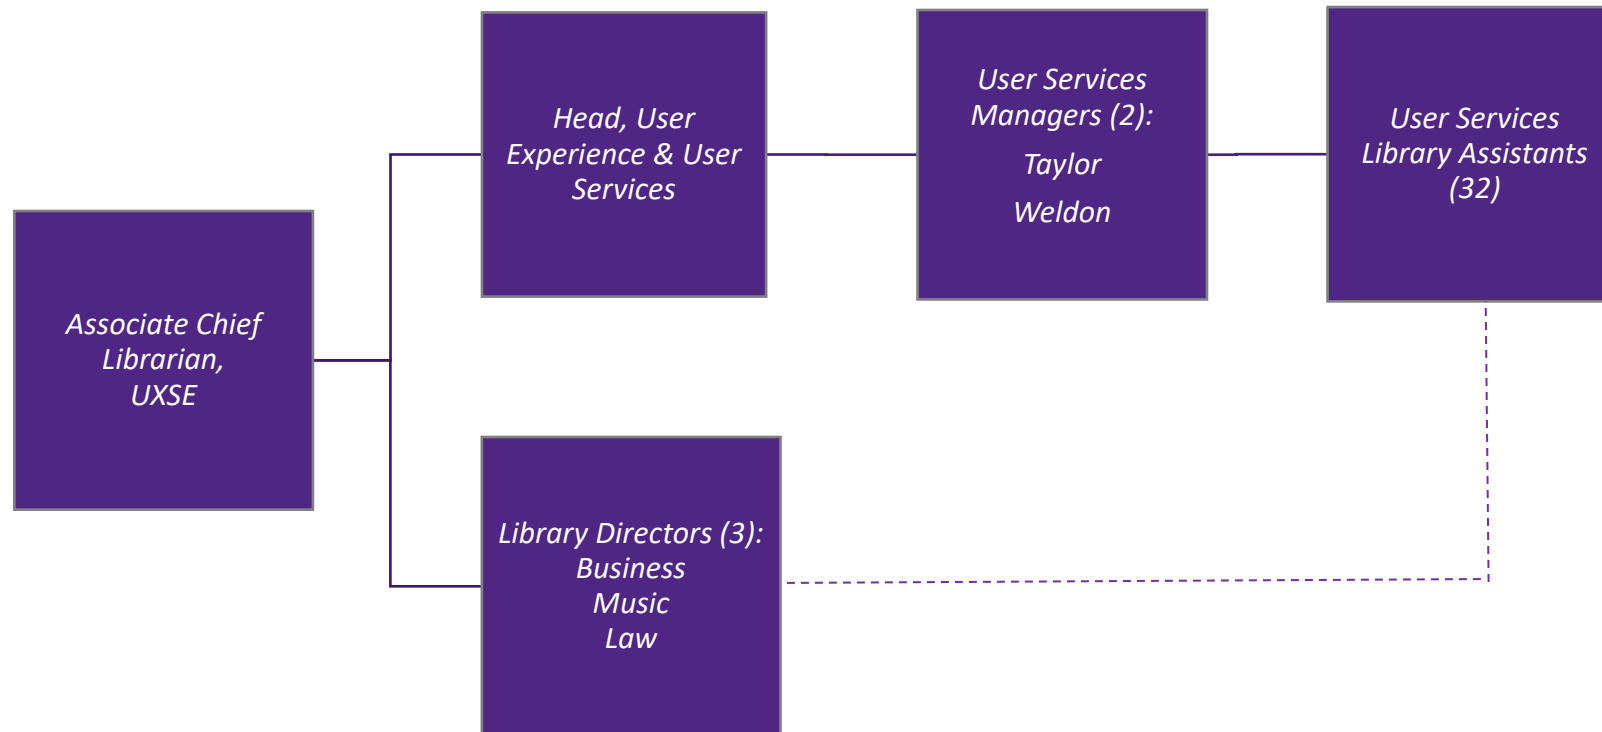

Western  Libraries

ORGANIZATIONAL CHART

@ March 2025

Senior Leadership Team

Leadership Structure

Functional Unit: Administration and Operations

Functional Unit: User Experience and Student Engagement

Functional Unit: User Services

Under a matrix management system, User Services staff report to a User Services Manager and a Library Director, depending on the library location where they provide services.

Functional Unit: Research and Scholarly Communication