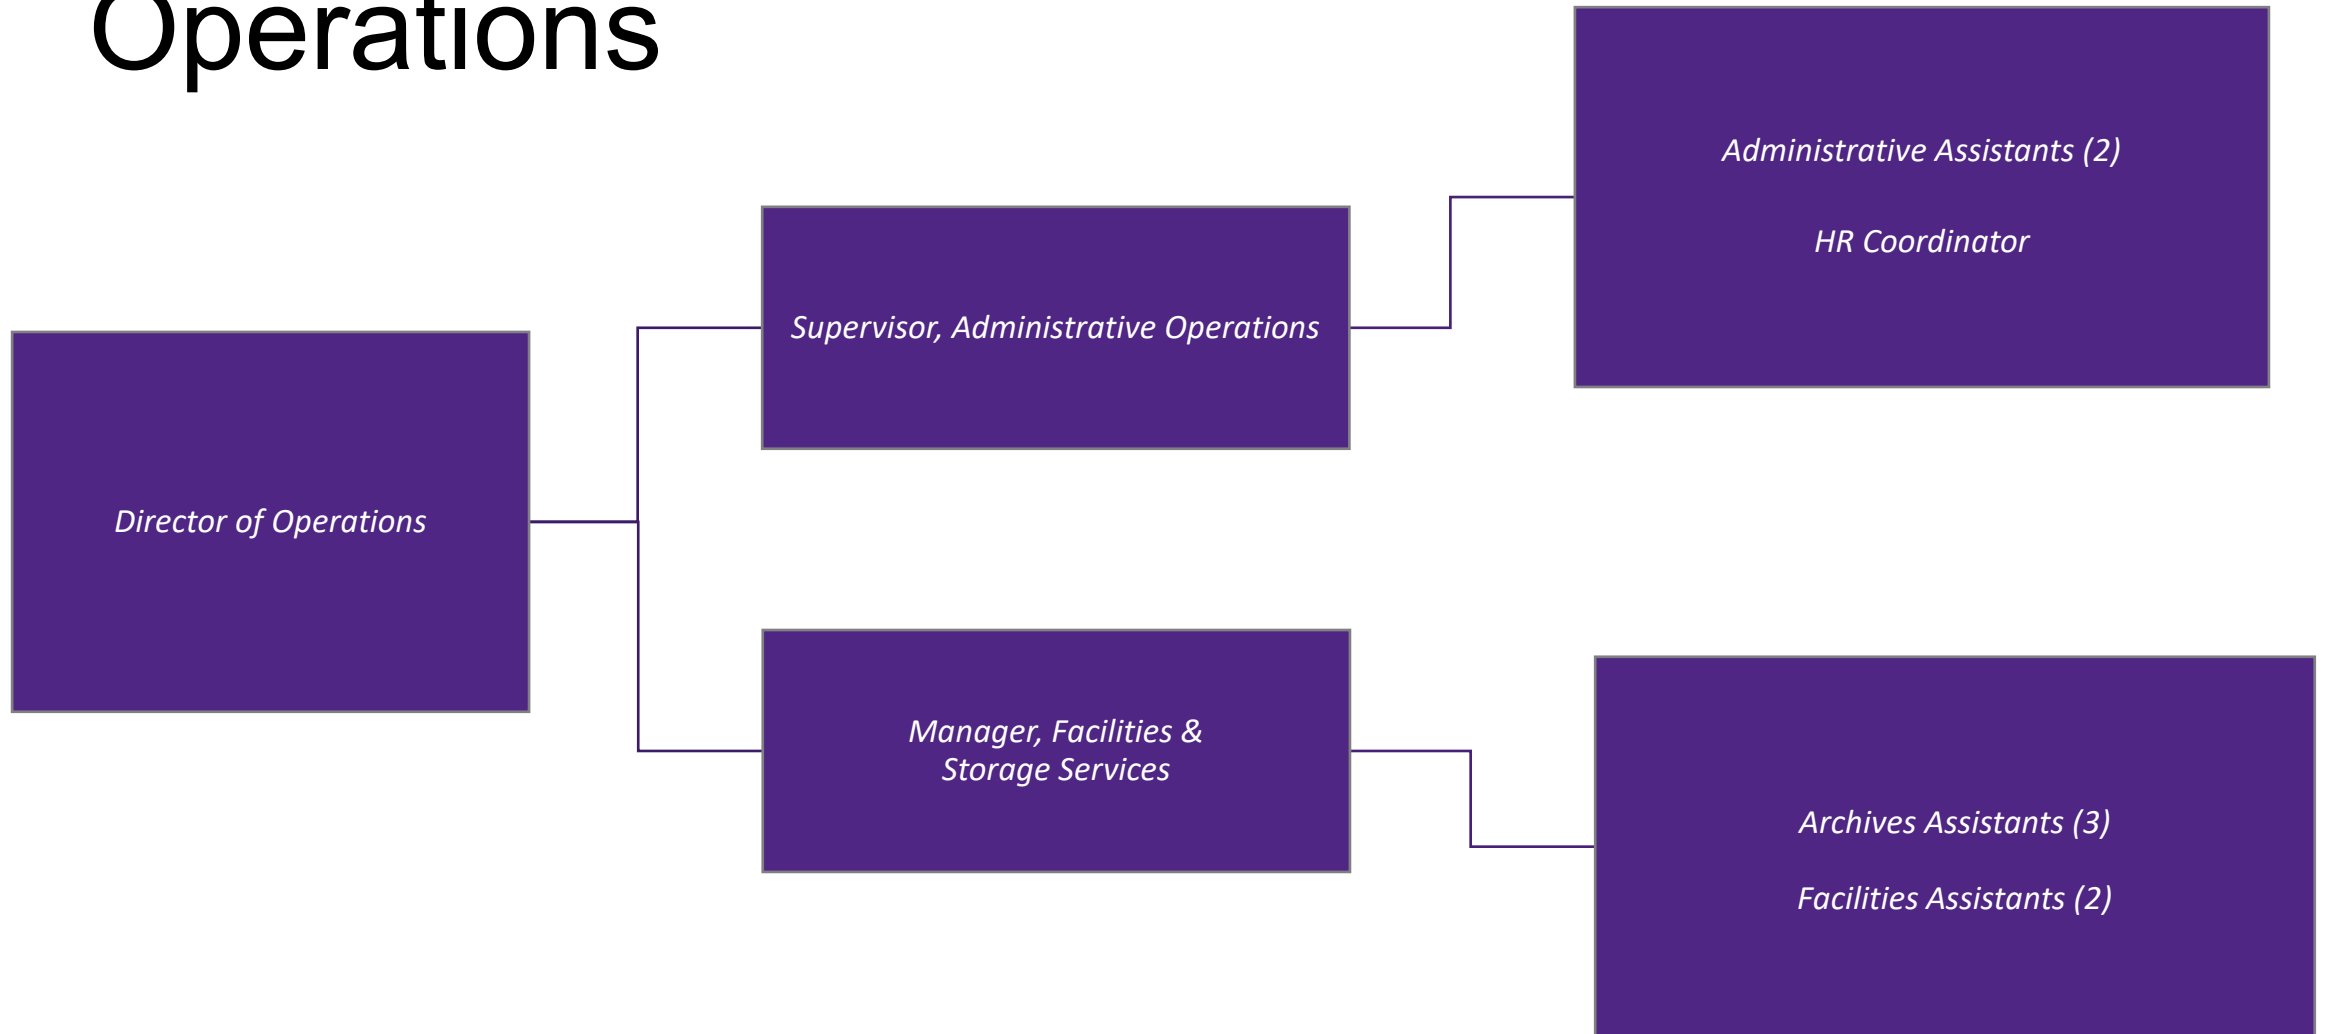

Western  Libraries

ORGANIZATIONAL CHART

@ March 2025

Senior Leadership Team

Leadership Structure

Functional Unit: Administration and Operations

Functional Unit: User Experience and Student Engagement

Functional Unit: User Services

Under a matrix management system, User Services staff report to a User Services Manager and a Library Director, depending on the library location where they provide services.

Functional Unit: Research and Scholarly Communication