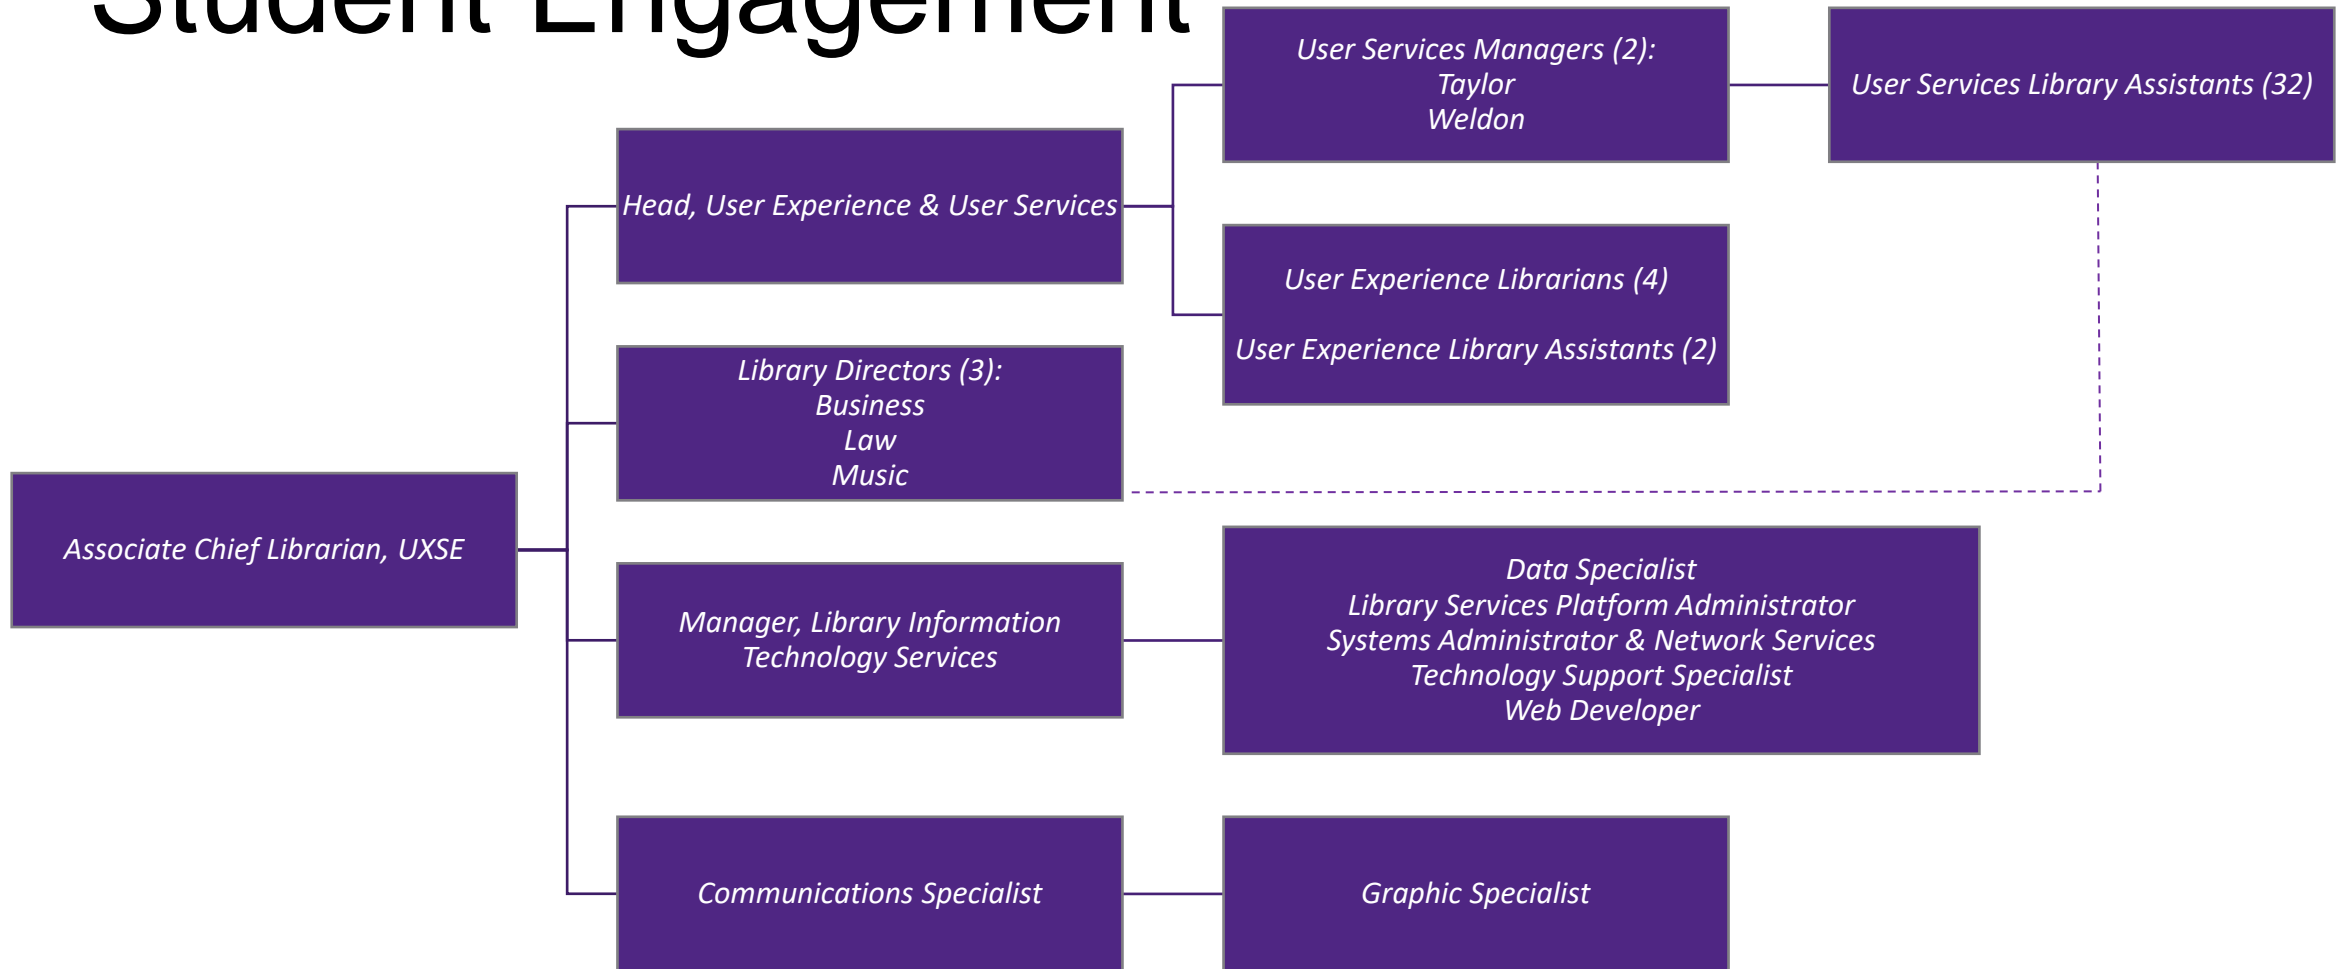

Western  Libraries

ORGANIZATIONAL CHART

@ October 2024

Senior Leadership Team

Leadership Structure

Functional Unit: Administration and Operations

Functional Unit: User Experience and Student Engagement

Functional Unit: User Services

Under a matrix management system, User Services staff report to a User Services Manager and a Library Director, depending on the library location where they provide services.

Functional Unit: Research and Scholarly Communication