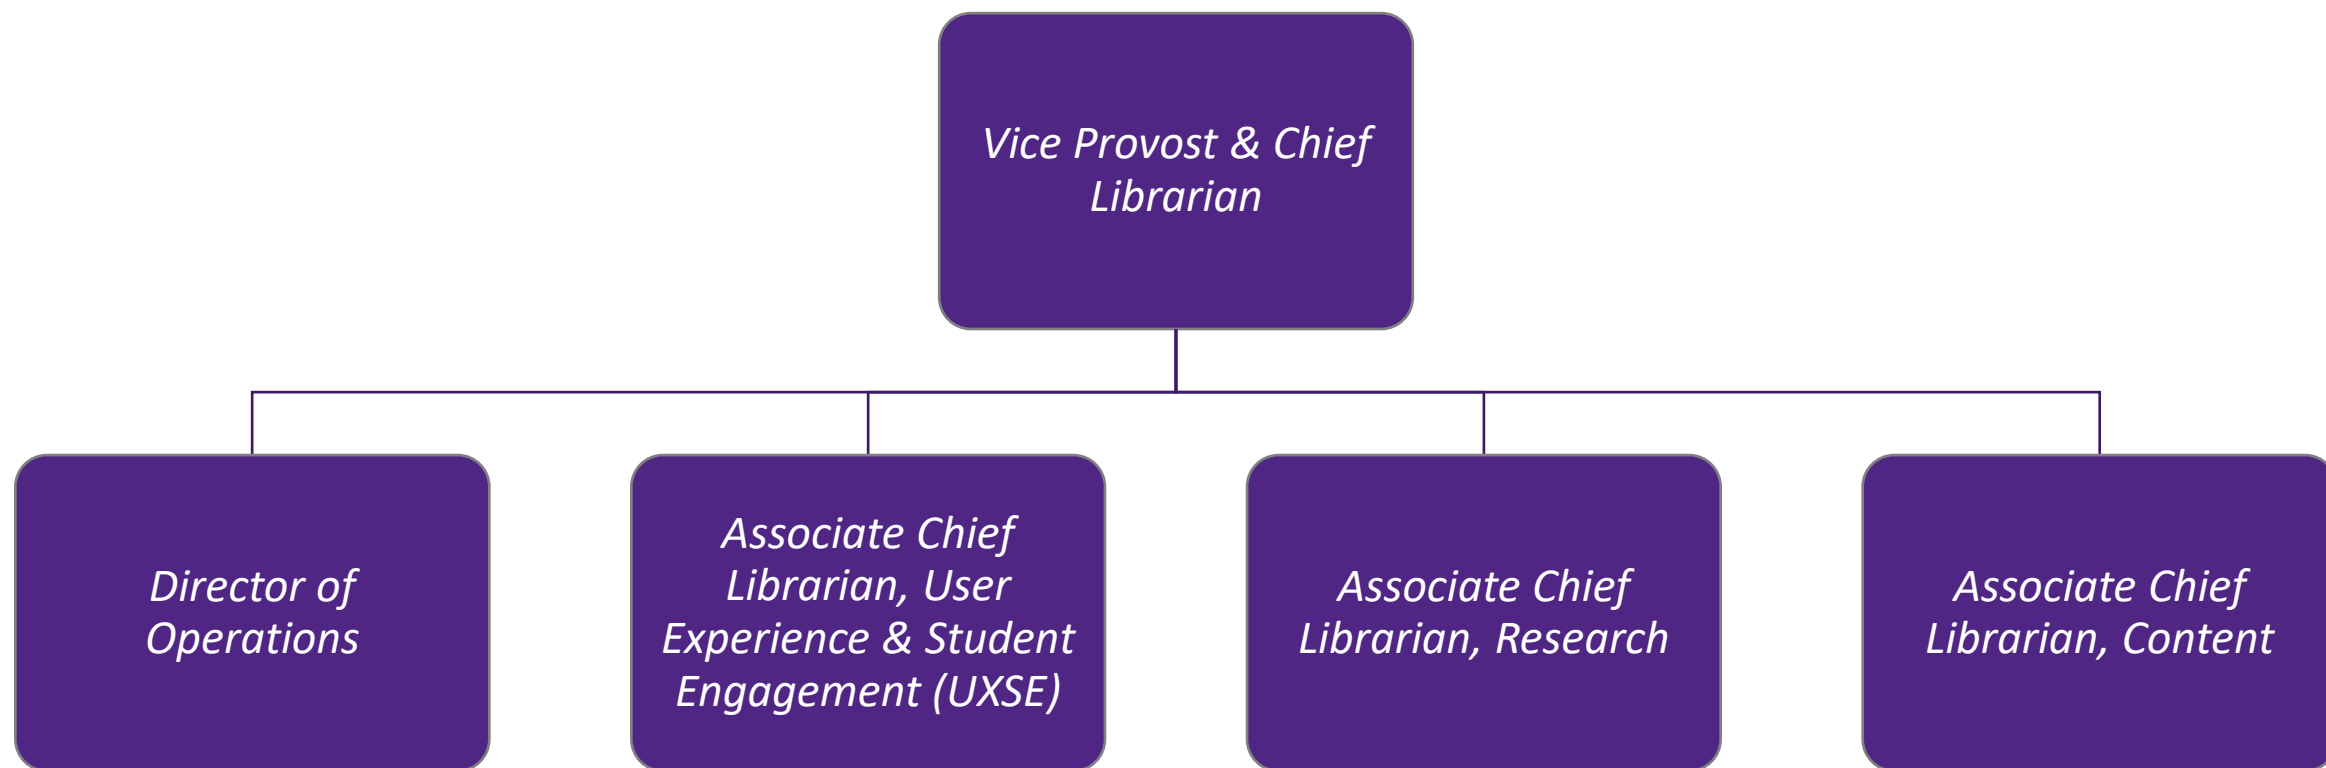

Western  Libraries

ORGANIZATIONAL CHART

@ October 2024

Senior Leadership Team

Leadership Structure

Functional Unit: Administration and Operations

Functional Unit: User Experience and Student Engagement

Functional Unit: User Services

Under a matrix management system, User Services staff report to a User Services Manager and a Library Director, depending on the library location where they provide services.

Functional Unit: Research and Scholarly Communication