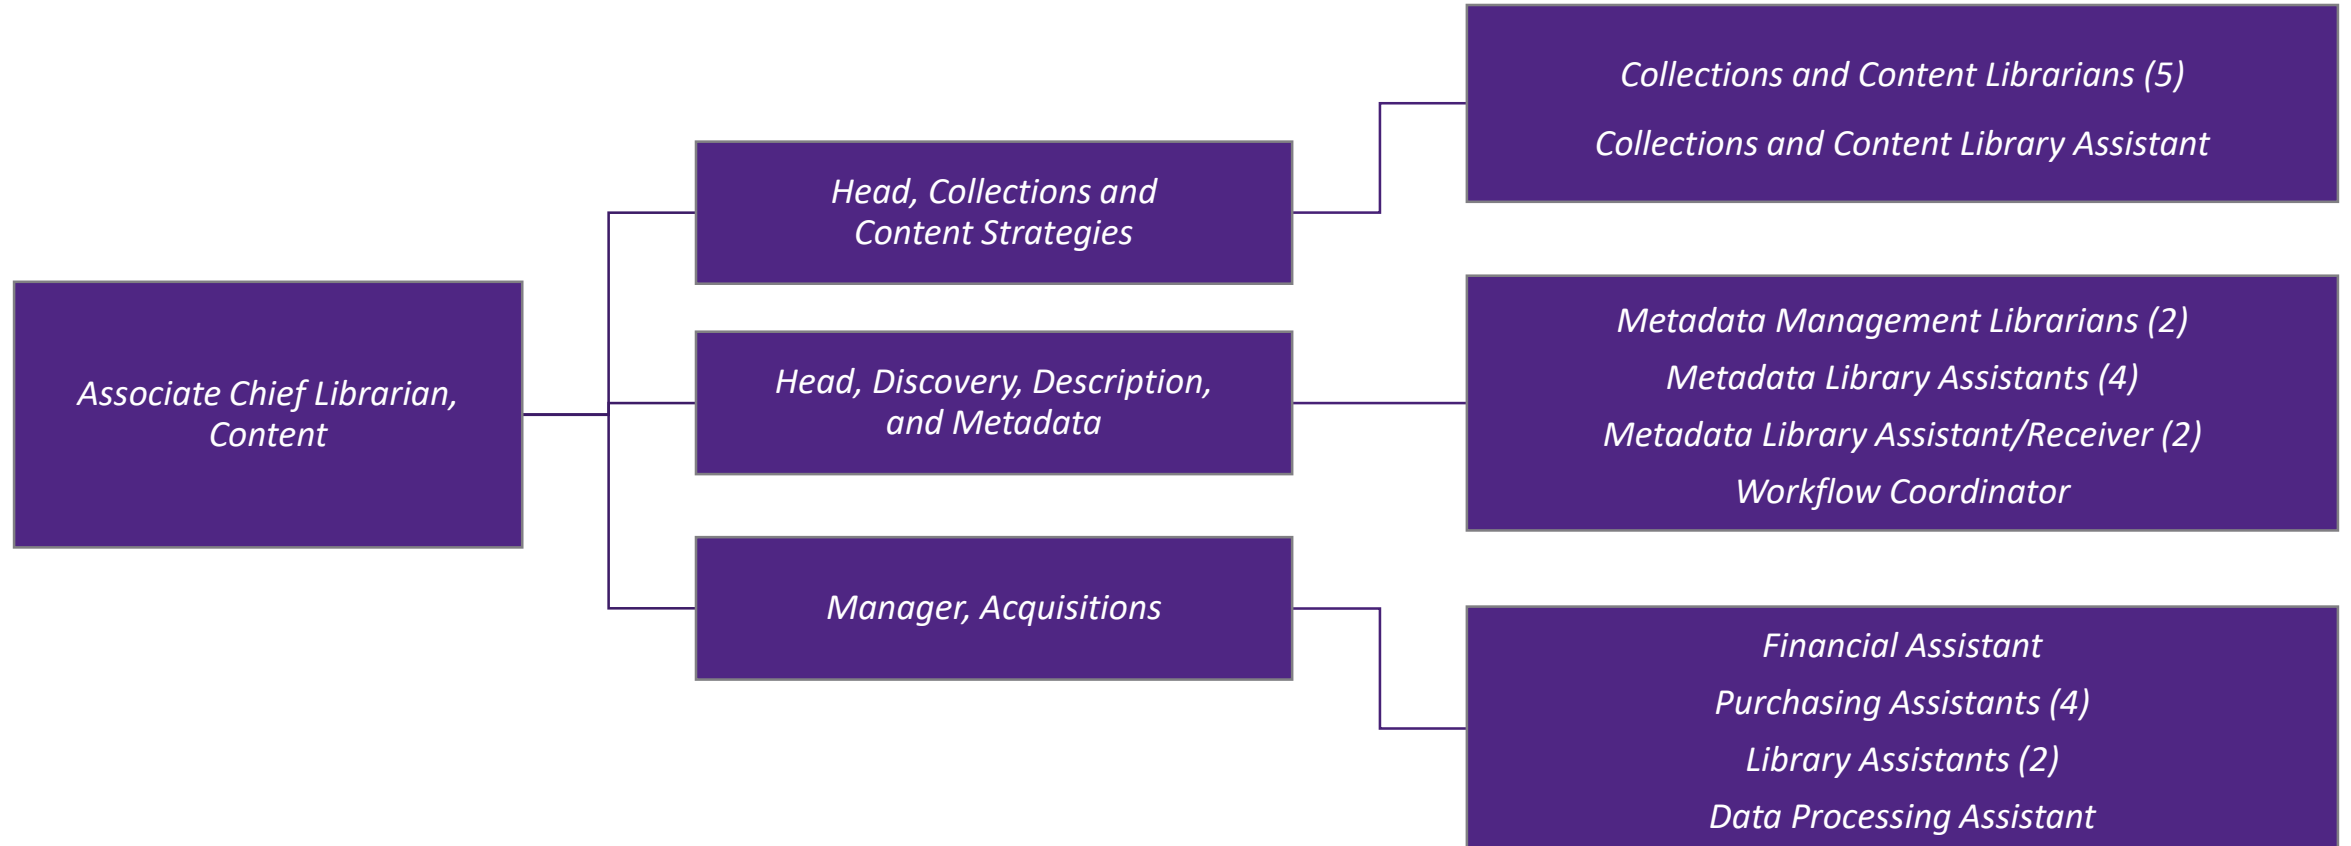

Western  Libraries

ORGANIZATIONAL CHART

@ March 2021

Senior Leadership Team

Leadership Structure

Functional Unit: User Experience and Student Engagement

Functional Unit: Teaching and Learning

Functional Unit: Research and Scholarly Communication

Functional Unit: Content Management, Discovery, and Access

Functional Unit: Archives and Special Collections

Functional Unit: Administration and Operations