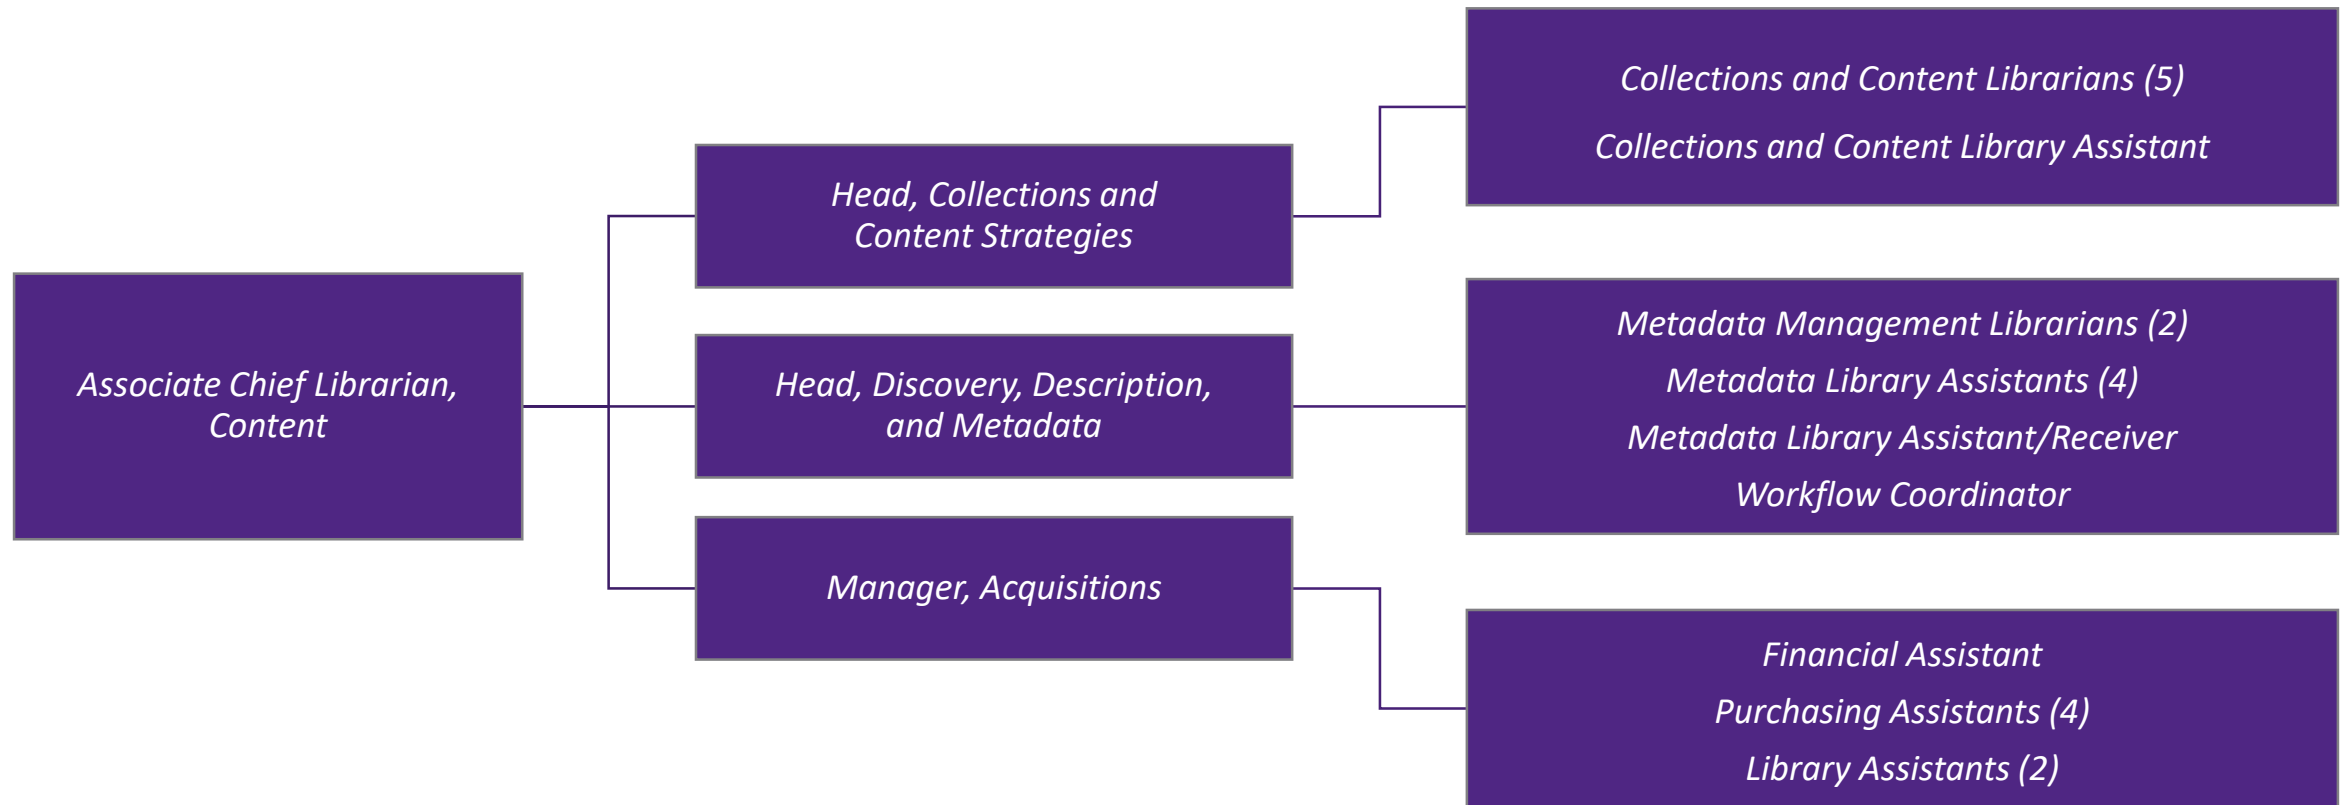

Functional Unit: Content Management, Discovery, and Access