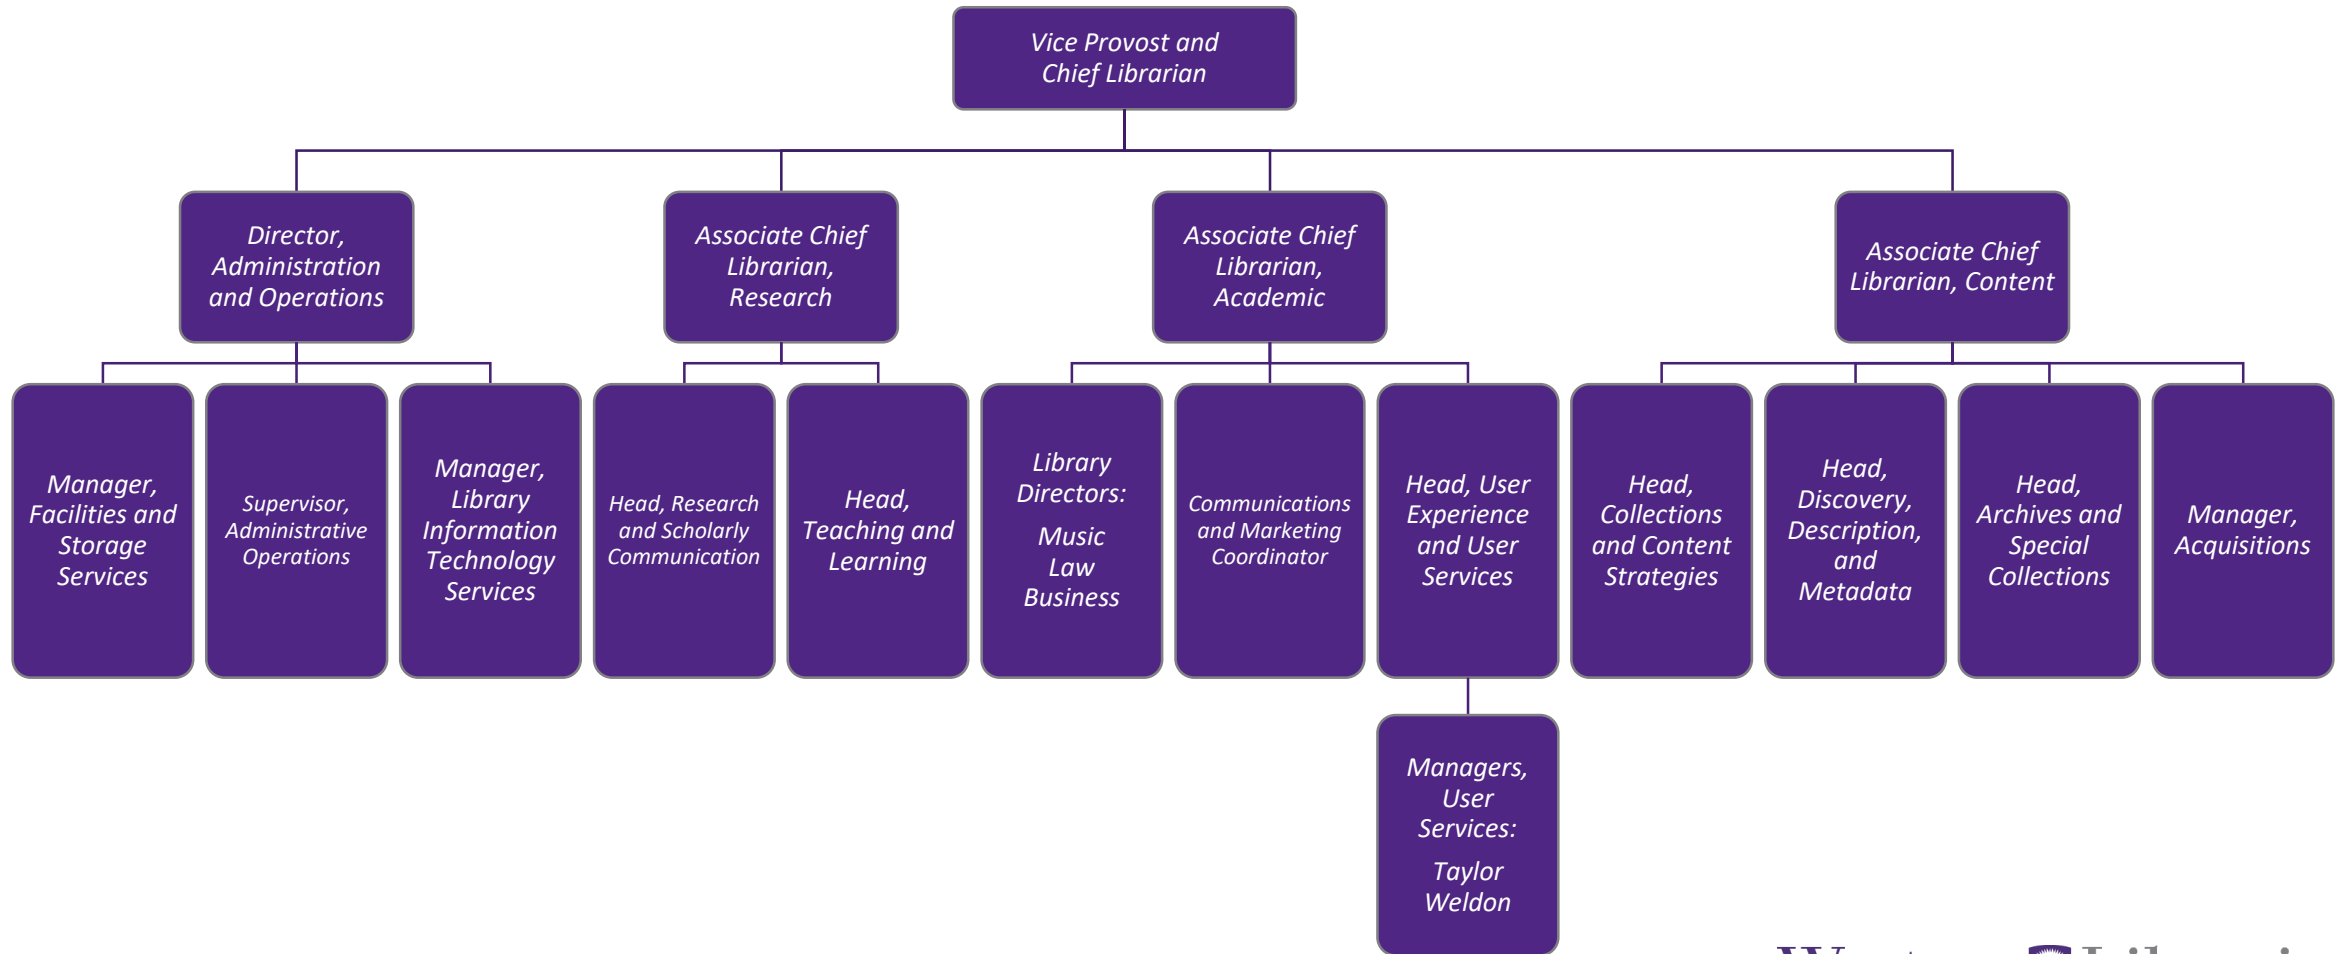

Western  Libraries

ORGANIZATIONAL CHART

@ January 2021

Senior Leadership Team

Leadership Structure

Functional Unit: User Experience and Student Engagement

Functional Unit: Teaching and Learning

Functional Unit: Research and Scholarly Communication

Functional Unit: Content Management, Discovery, and Access

Functional Unit: Archives and Special Collections

Functional Unit: Administration and Operations