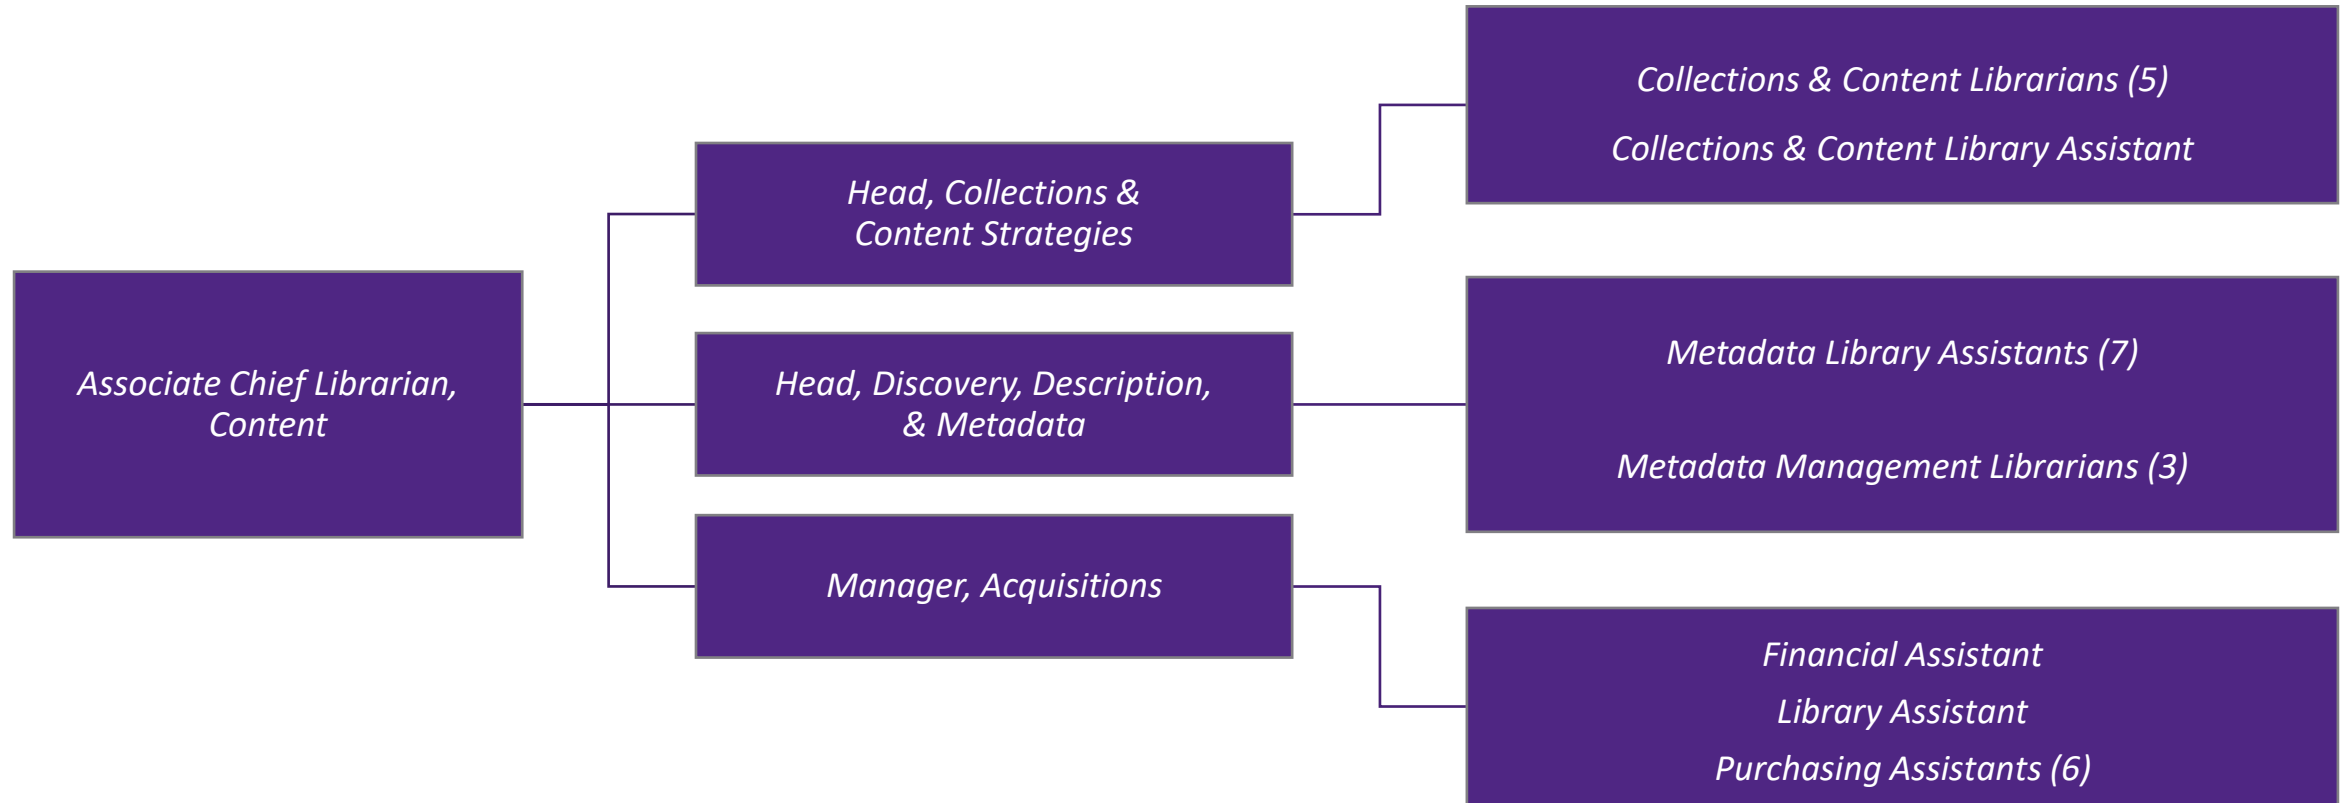

Functional Unit: Content Management, Discovery, and Access