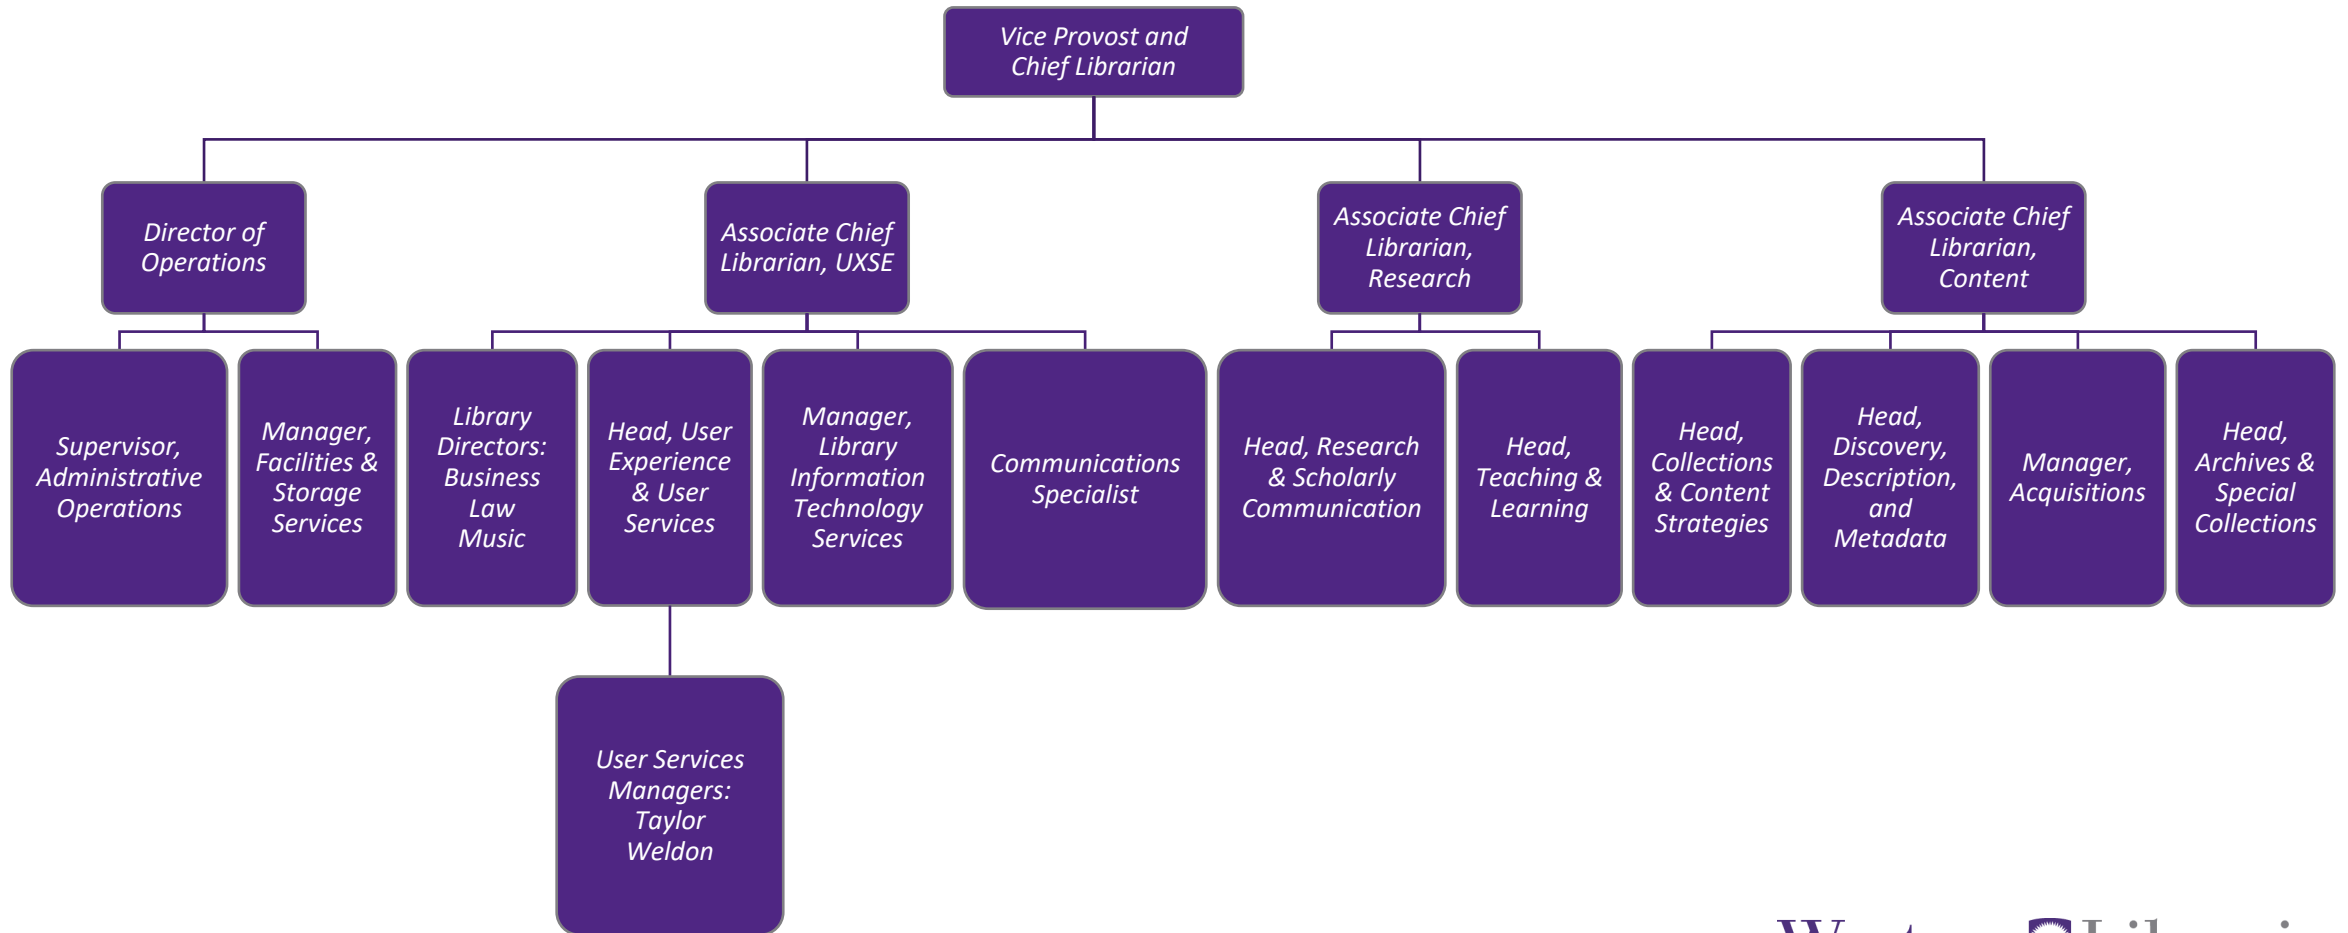

Western  Libraries

ORGANIZATIONAL CHART

@ October 2024

Senior Leadership Team

Leadership Structure

Functional Unit: Administration and Operations

Functional Unit: User Experience and Student Engagement

Functional Unit: User Services

Under a matrix management system, User Services staff report to a User Services Manager and a Library Director, depending on the library location where they provide services.

Functional Unit: Research and Scholarly Communication