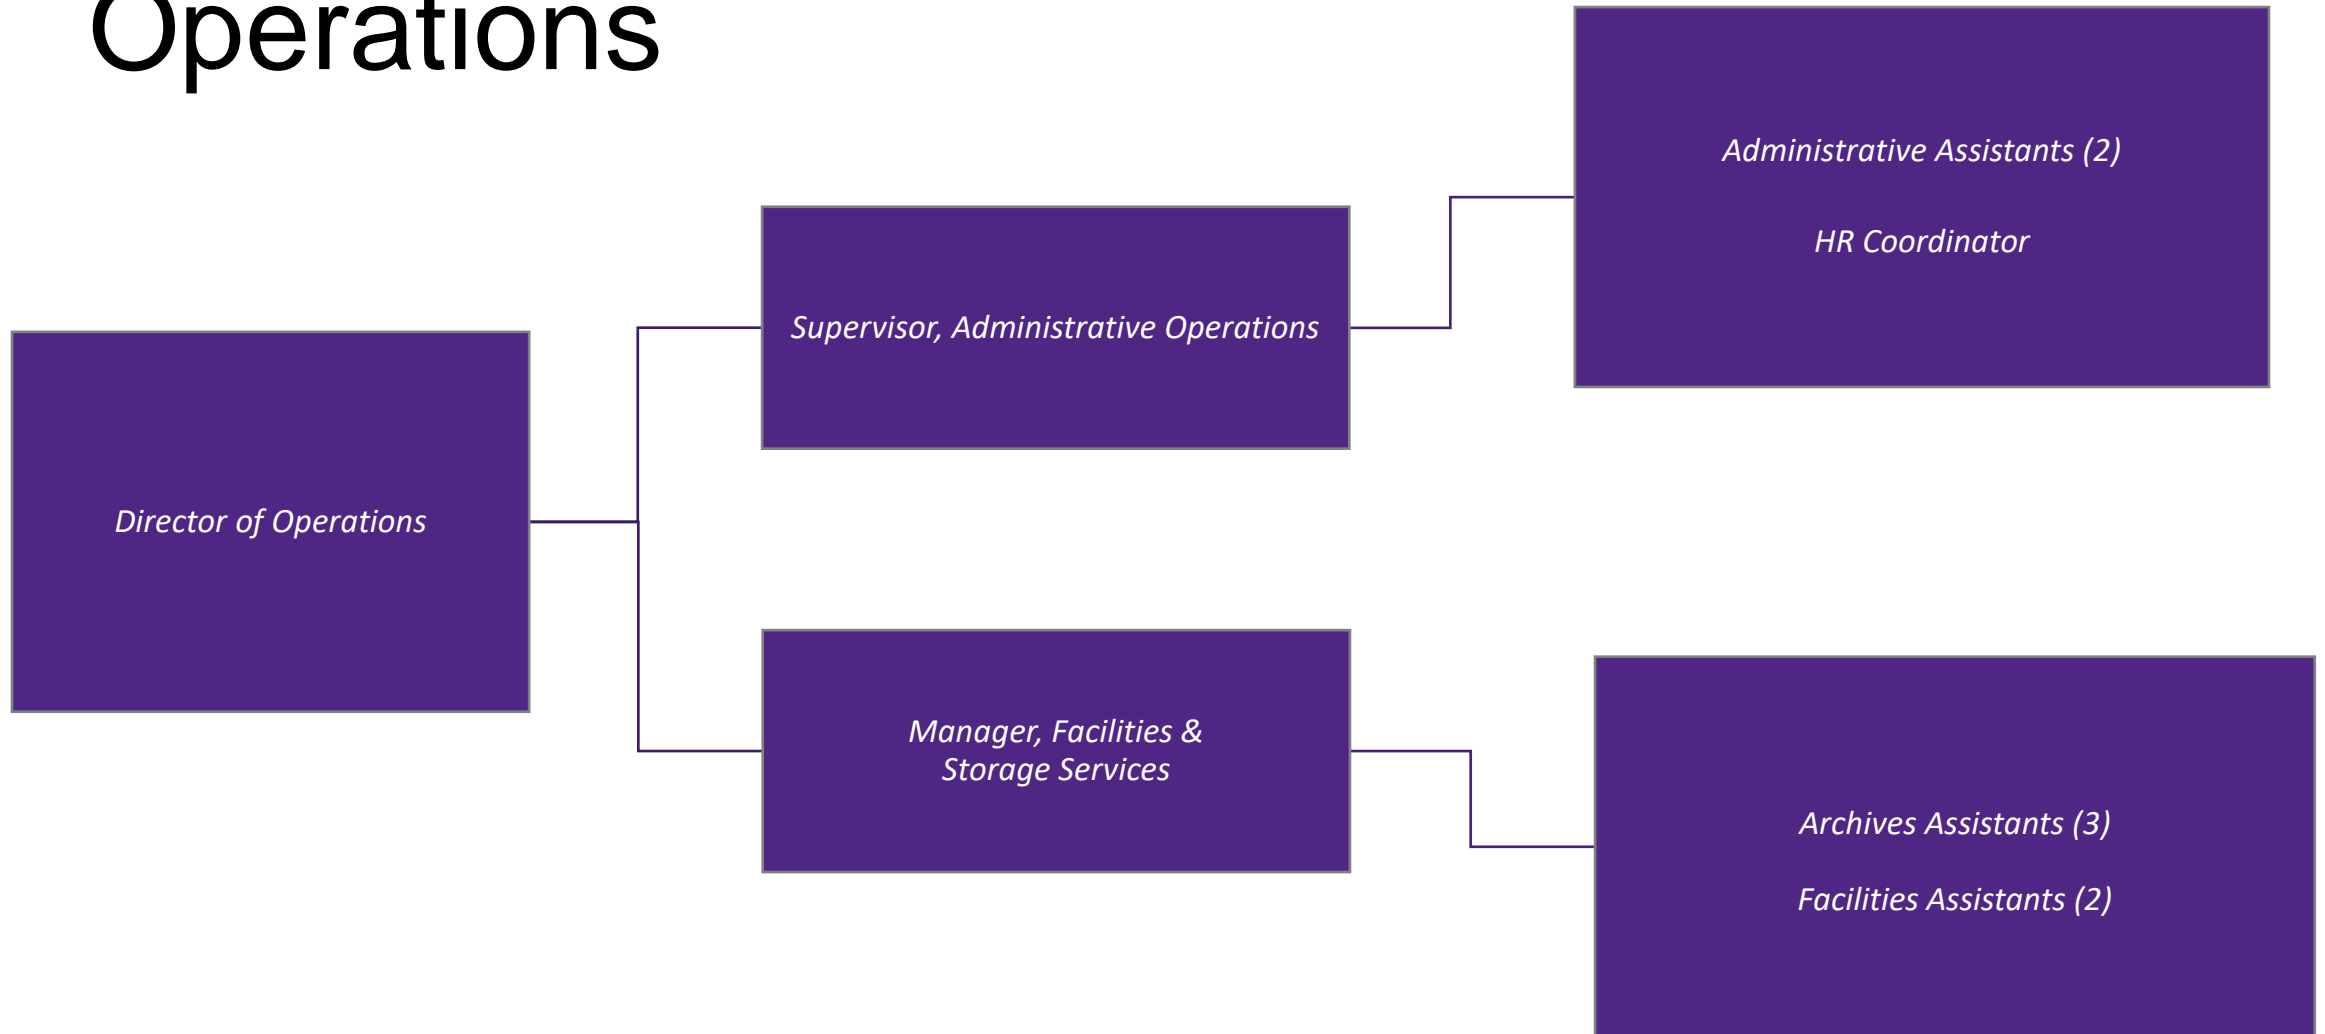

Western  Libraries

ORGANIZATIONAL CHART

@ October 2024

Senior Leadership Team

Leadership Structure

Functional Unit: Administration and Operations

Functional Unit: User Experience and Student Engagement

Functional Unit: User Services

Under a matrix management system, User Services staff report to a User Services Manager and a Library Director, depending on the library location where they provide services.

Functional Unit: Research and Scholarly Communication