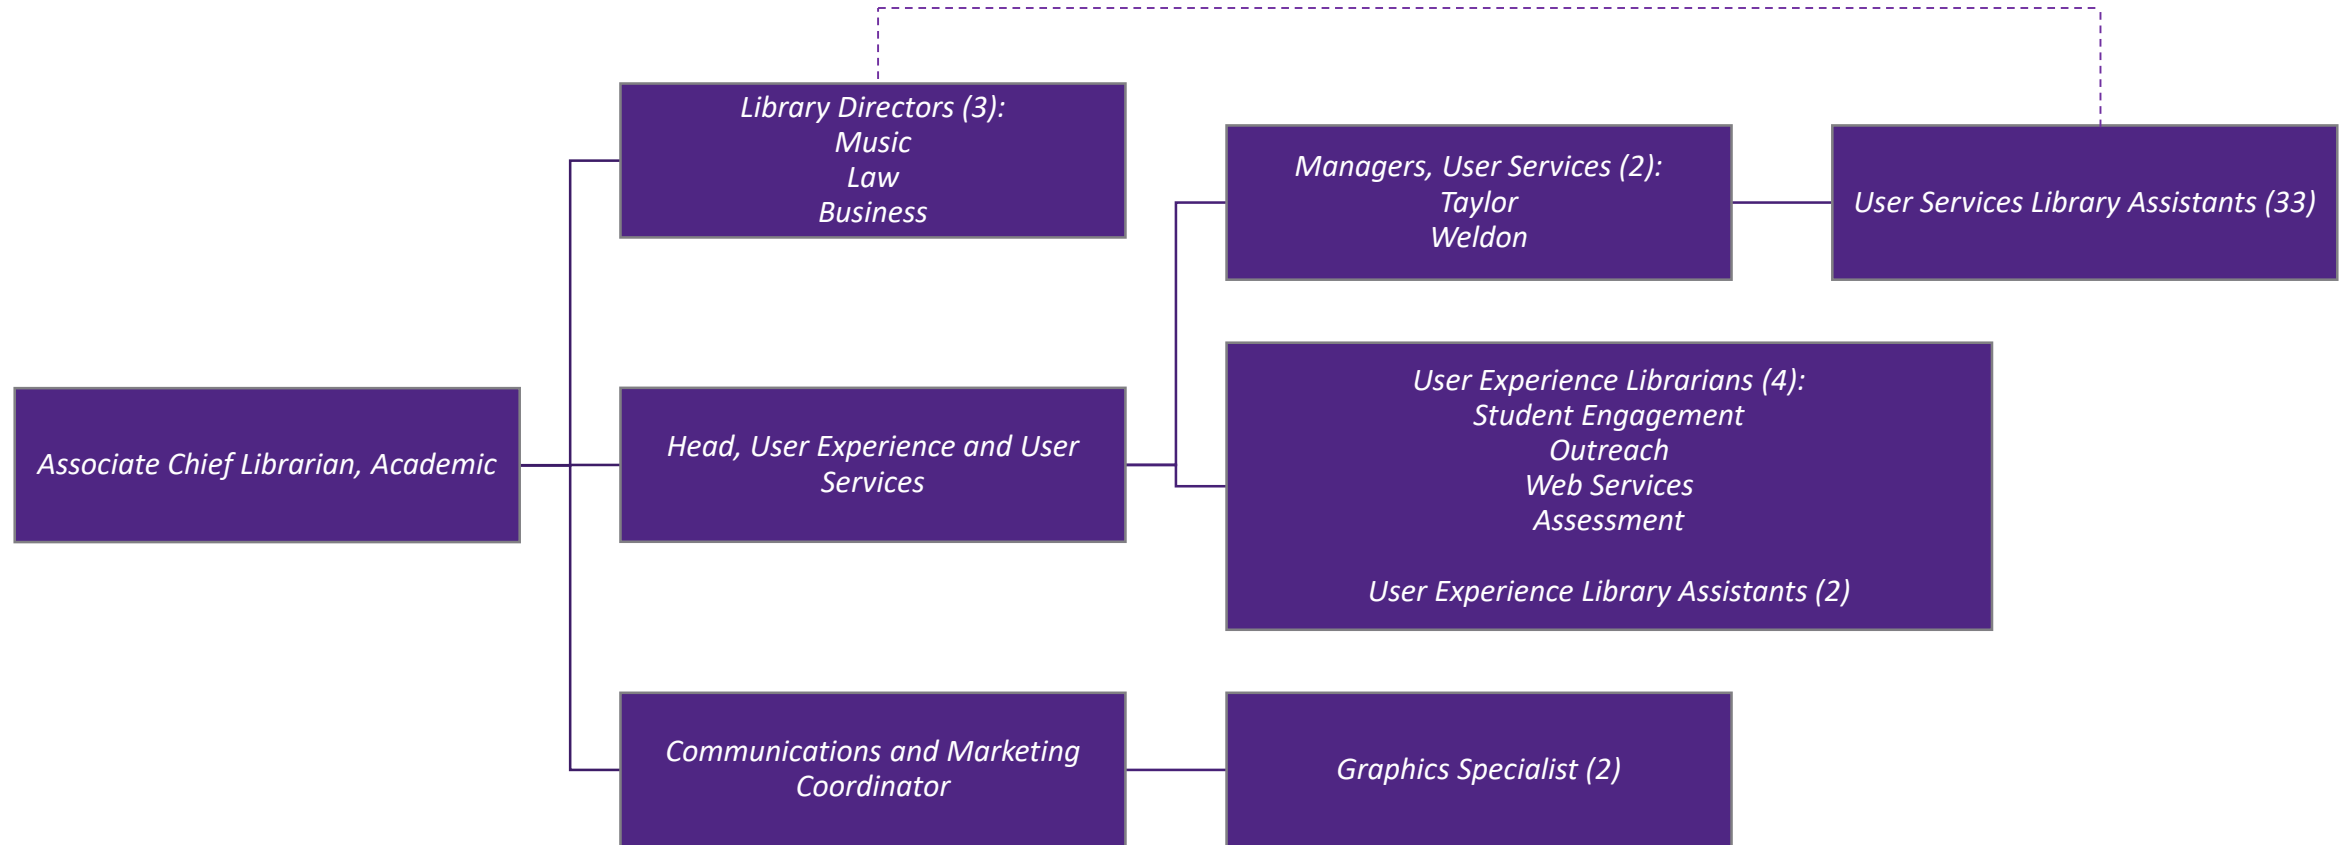

Western  Libraries

ORGANIZATIONAL CHART

@ March 2021

Senior Leadership Team

Leadership Structure

Functional Unit: User Experience and Student Engagement

Functional Unit: Teaching and Learning

Functional Unit: Research and Scholarly Communication

Functional Unit: Content Management, Discovery, and Access

Functional Unit: Archives and Special Collections

Functional Unit: Administration and Operations