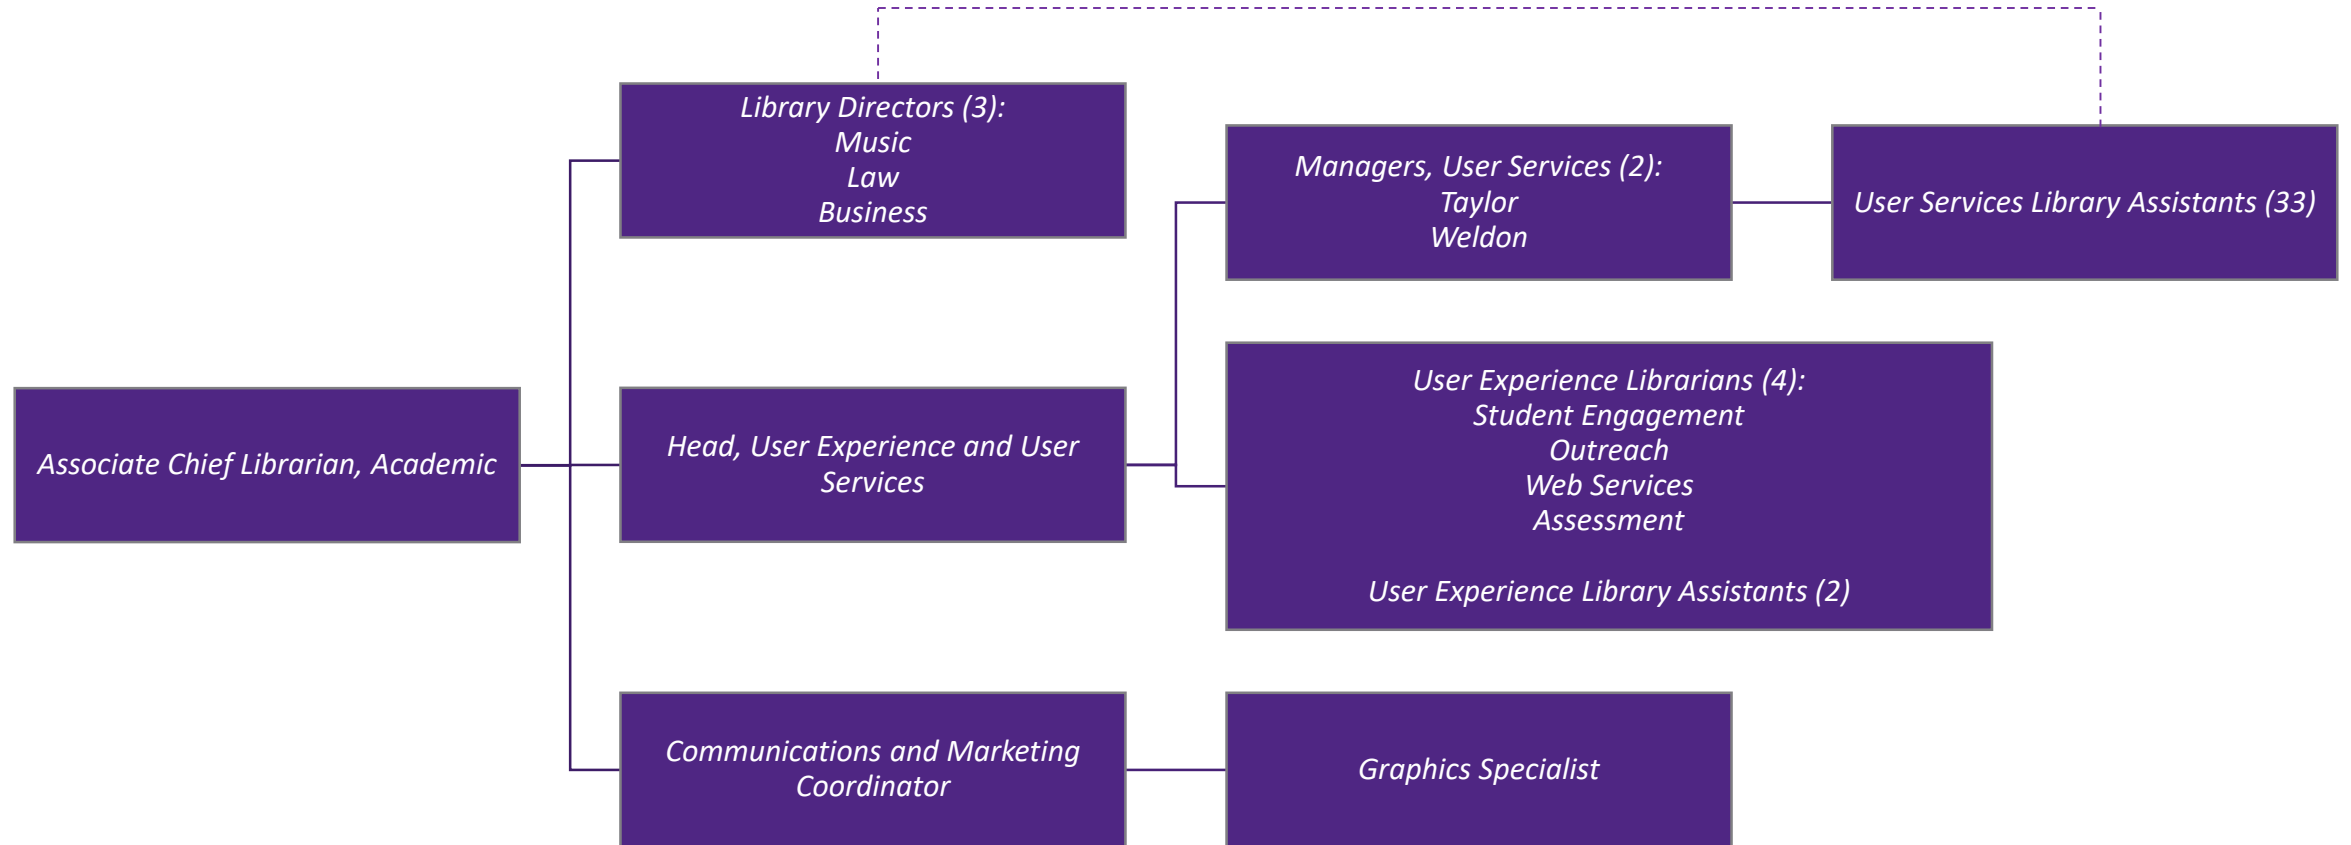

Western  Libraries

ORGANIZATIONAL CHART

@ January 2021

Senior Leadership Team

Leadership Structure

Functional Unit: User Experience and Student Engagement

Functional Unit: Teaching and Learning

Functional Unit: Research and Scholarly Communication

Functional Unit: Content Management, Discovery, and Access

Functional Unit: Archives and Special Collections

Functional Unit: Administration and Operations