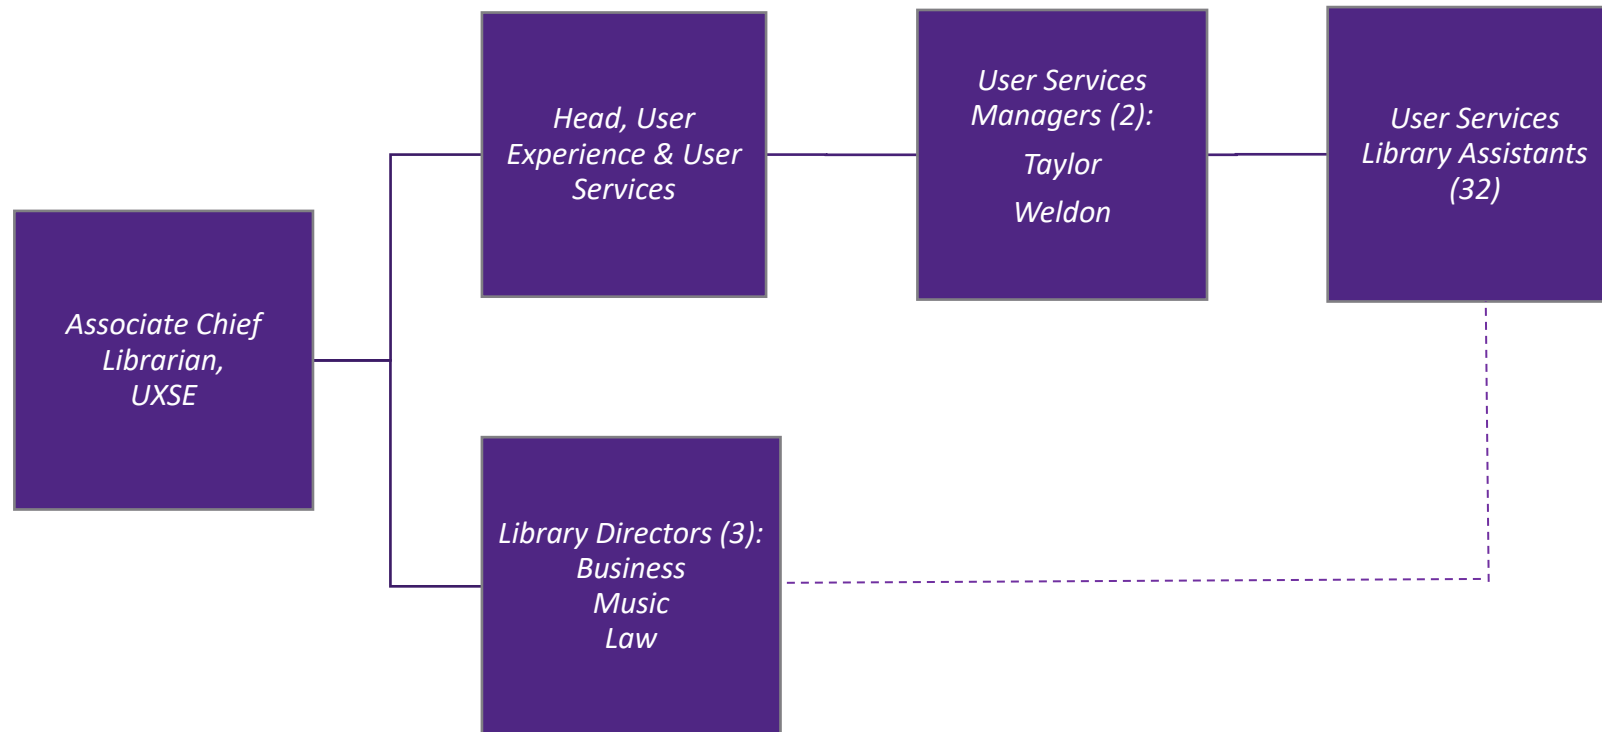

Western  Libraries

ORGANIZATIONAL CHART

@ October 2024

Senior Leadership Team

Leadership Structure

Functional Unit: Administration and Operations

Functional Unit: User Experience and Student Engagement

Functional Unit: User Services

Under a matrix management system, User Services staff report to a User Services Manager and a Library Director, depending on the library location where they provide services.

Functional Unit: Research and Scholarly Communication