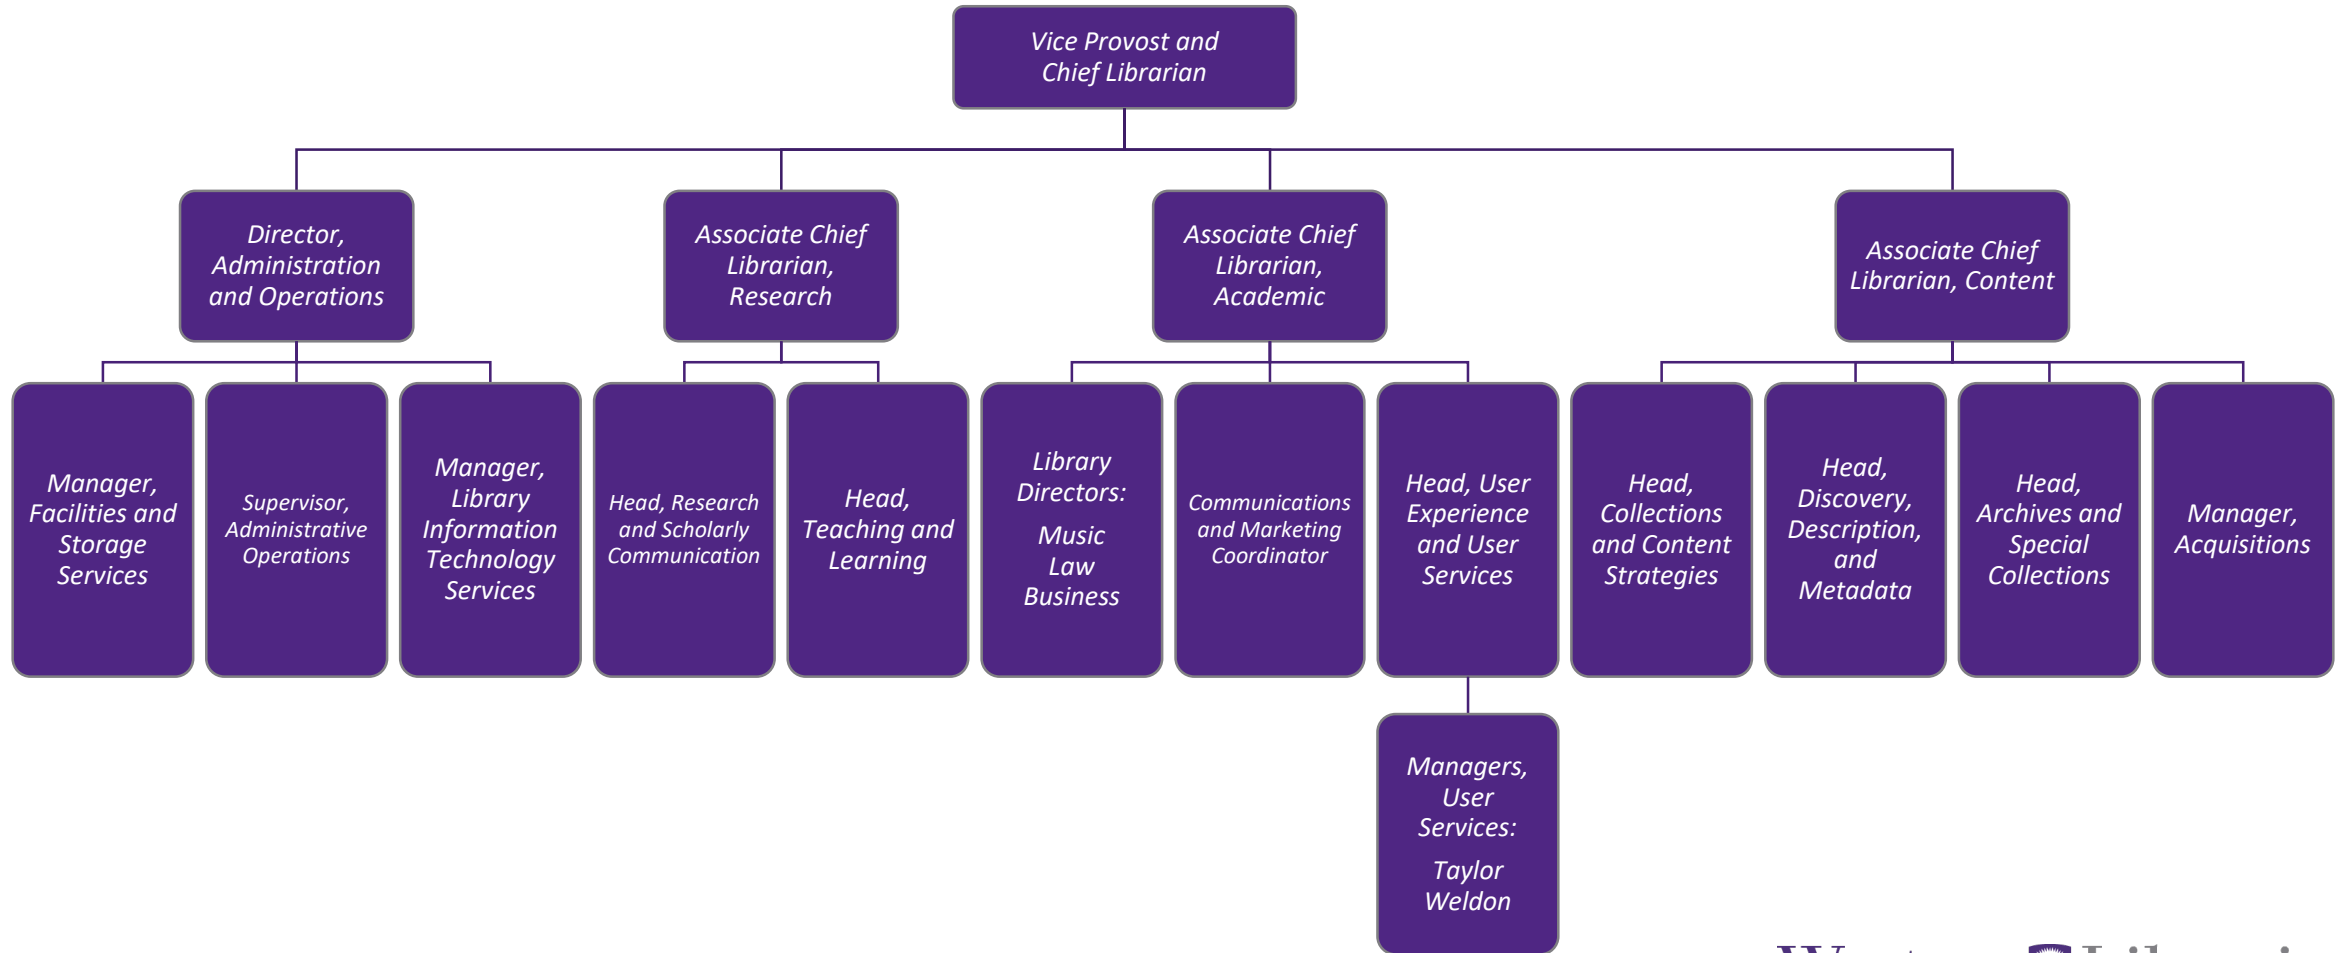

Western  Libraries

ORGANIZATIONAL CHART

@ March 2021

Senior Leadership Team

Leadership Structure

Functional Unit: User Experience and Student Engagement

Functional Unit: Teaching and Learning

Functional Unit: Research and Scholarly Communication

Functional Unit: Content Management, Discovery, and Access

Functional Unit: Archives and Special Collections

Functional Unit: Administration and Operations