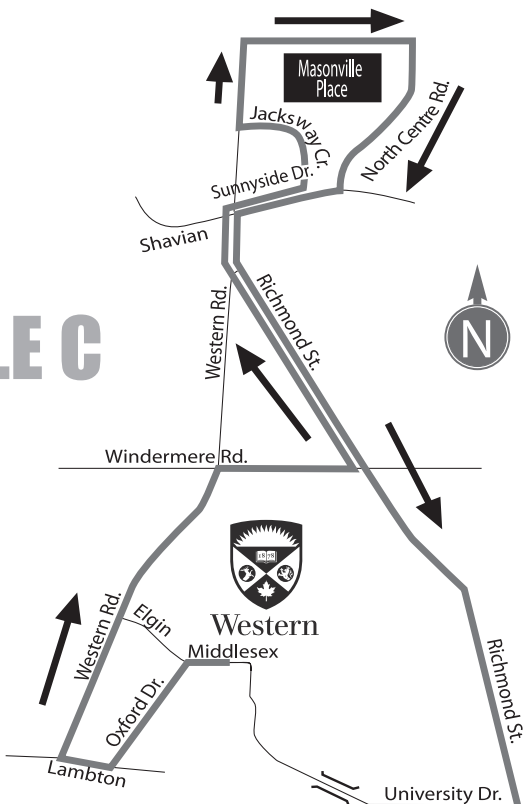

FREE SHUTTLE SERVICE

Leaving Weldon Library

December 4 - 20

For complete details visit: westernusc.ca

A late night Shuttle Service is being provided by the USC offering students a safe way to get home.

Starting December 4-20, Robert Q Shuttle Busses will be departing from the shelter on Oxford Dr.

The hours of service as follows: December 4-13, from 12:30am to 3:00am and December 14-20, from 12:30am to 2:00am

SHUTTLE A (Downtown-South of Campus)

SHUTTLE B (West of Campus)

SHUTTLE C (North of Campus)

SHUTTLE D (East of Campus)

**PICK UP TIMES
@ SHELTER ON
OXFORD DRIVE**

Dec 4-13
12:30am • 1:00am
1:30am • 2:00am
2:30am • 3:00am

Dec 14-20
12:30 am • 1:00am
1:30am • 2:00am

Brought to you by your USC