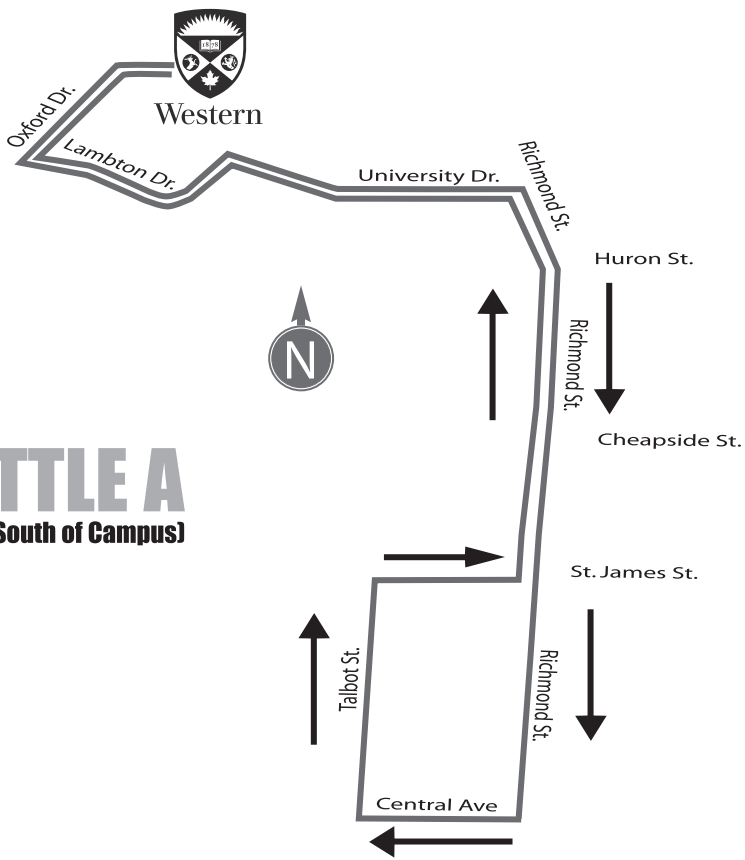

FREE SHUTTLE SERVICE

Leaving Weldon Library

December 4 - 20

For complete details visit: westernusc.ca

A late night Shuttle Service is being provided by the USC offering students a safe way to get home.

Starting December 4-20, Robert Q Shuttle Busses will be departing from the shelter on Oxford Dr.

The hours of service as follows: December 4-13, from 12:30am to 3:00am and December 14-20, from 12:30am to 2:00am

SHUTTLE A (Downtown-South of Campus)

SHUTTLE B (West of Campus)

SHUTTLE C (North of Campus)

SHUTTLE D (East of Campus)

**PICK UP TIMES
@ SHELTER ON
OXFORD DRIVE**

Dec 4-13
12:30am • 1:00am
1:30am • 2:00am
2:30am • 3:00am

Dec 14-20
12:30 am • 1:00am
1:30am • 2:00am

Brought to you by your USC