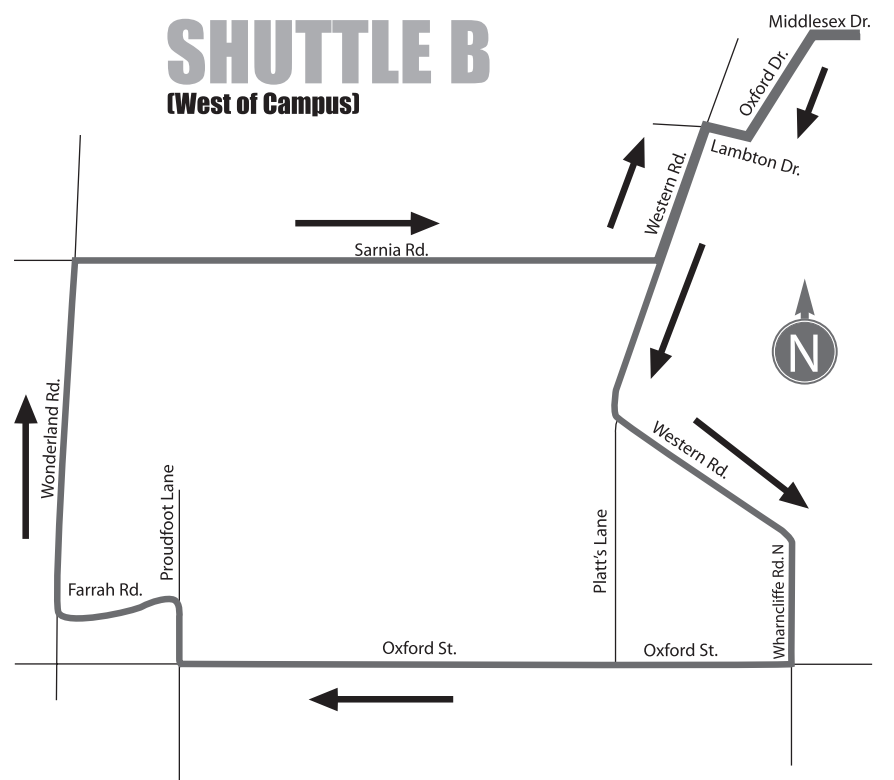

FREE SHUTTLE SERVICE

Leaving Weldon Library

December 4 - 20

For complete details visit: westernusc.ca

A late night Shuttle Service is being provided by the USC offering students a safe way to get home.

Starting December 4-20, Robert Q Shuttle Busses will be departing from the shelter on Oxford Dr.

The hours of service as follows: December 4-13, from 12:30am to 3:00am and December 14-20, from 12:30am to 2:00am

SHUTTLE A (Downtown-South of Campus)

SHUTTLE B (West of Campus)

SHUTTLE C (North of Campus)

SHUTTLE D (East of Campus)

**PICK UP TIMES
@ SHELTER ON
OXFORD DRIVE**

Dec 4-13
12:30am • 1:00am
1:30am • 2:00am
2:30am • 3:00am

Dec 14-20
12:30 am • 1:00am
1:30am • 2:00am

Brought to you by your USC