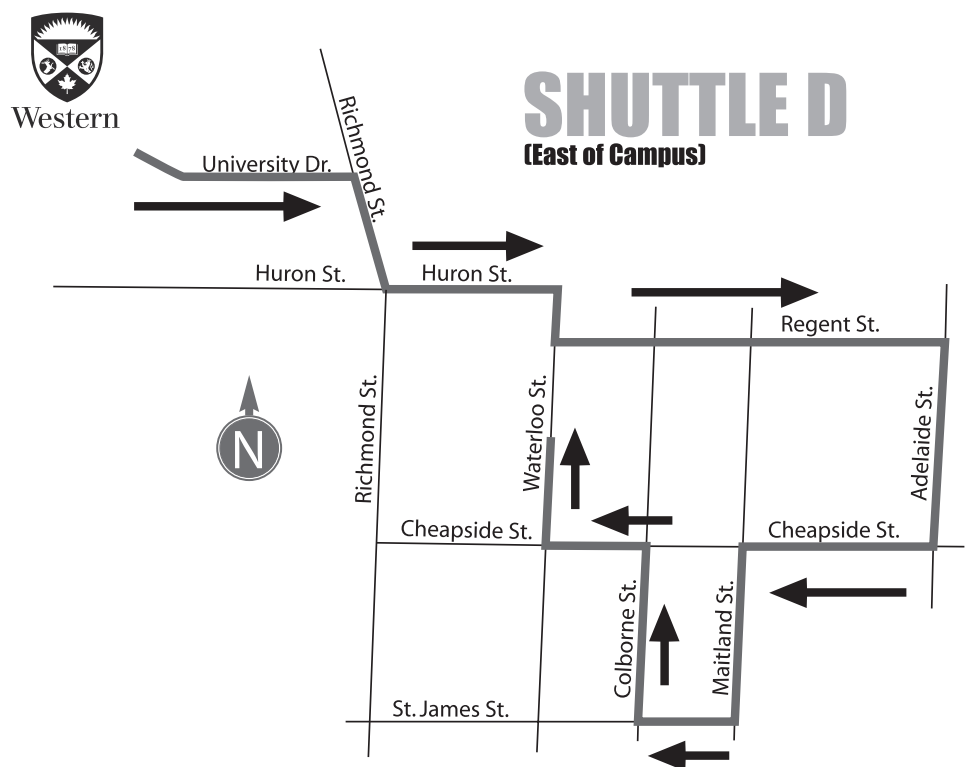

FREE SHUTTLE SERVICE

Leaving Weldon Library

December 4 - 20

For complete details visit: westernusc.ca

A late night Shuttle Service is being provided by the USC offering students a safe way to get home.

Starting December 4-20, Robert Q Shuttle Busses will be departing from the shelter on Oxford Dr.

The hours of service as follows: December 4-13, from 12:30am to 3:00am and December 14-20, from 12:30am to 2:00am

SHUTTLE A (Downtown-South of Campus)

SHUTTLE B (West of Campus)

SHUTTLE C (North of Campus)

SHUTTLE D (East of Campus)

**PICK UP TIMES
@ SHELTER ON
OXFORD DRIVE**

Dec 4-13
12:30am • 1:00am
1:30am • 2:00am
2:30am • 3:00am

Dec 14-20
12:30 am • 1:00am
1:30am • 2:00am

Brought to you by your USC