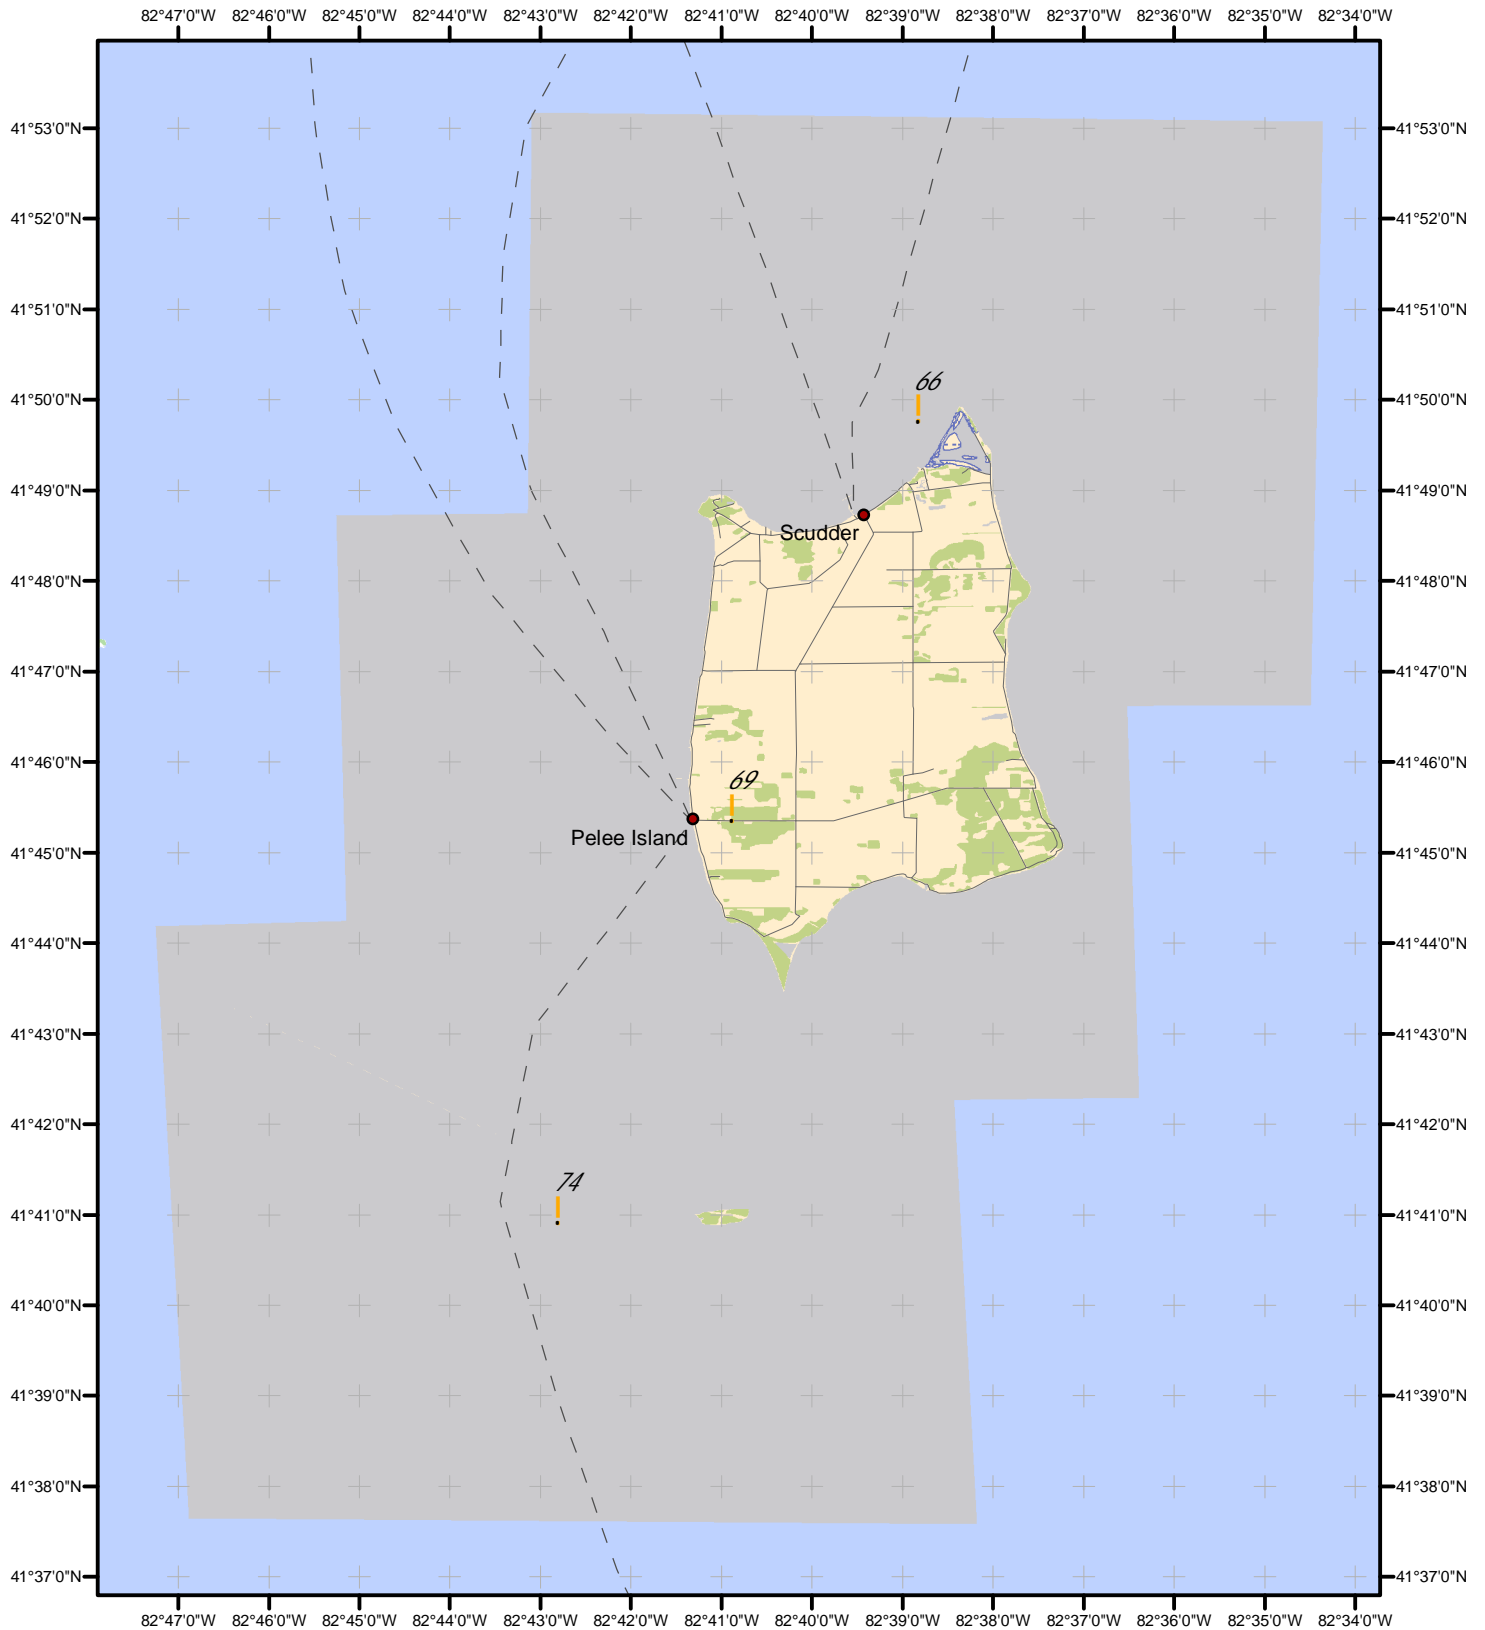

Pelee Island 1976 Black & White Aerial Photography Index

Available at the Serge A. Sauer Map Library to UWO faculty, students and staff for academic and research purposes.

Source format: TIFF
Pixel Resolution: 600dpi
Spectral Range: Black & White
Photo Date: April 29, 1976
Roll Number: #A24327
Film Size: 9.5
Scale: 1:50,000
Source: National Air Photo Library