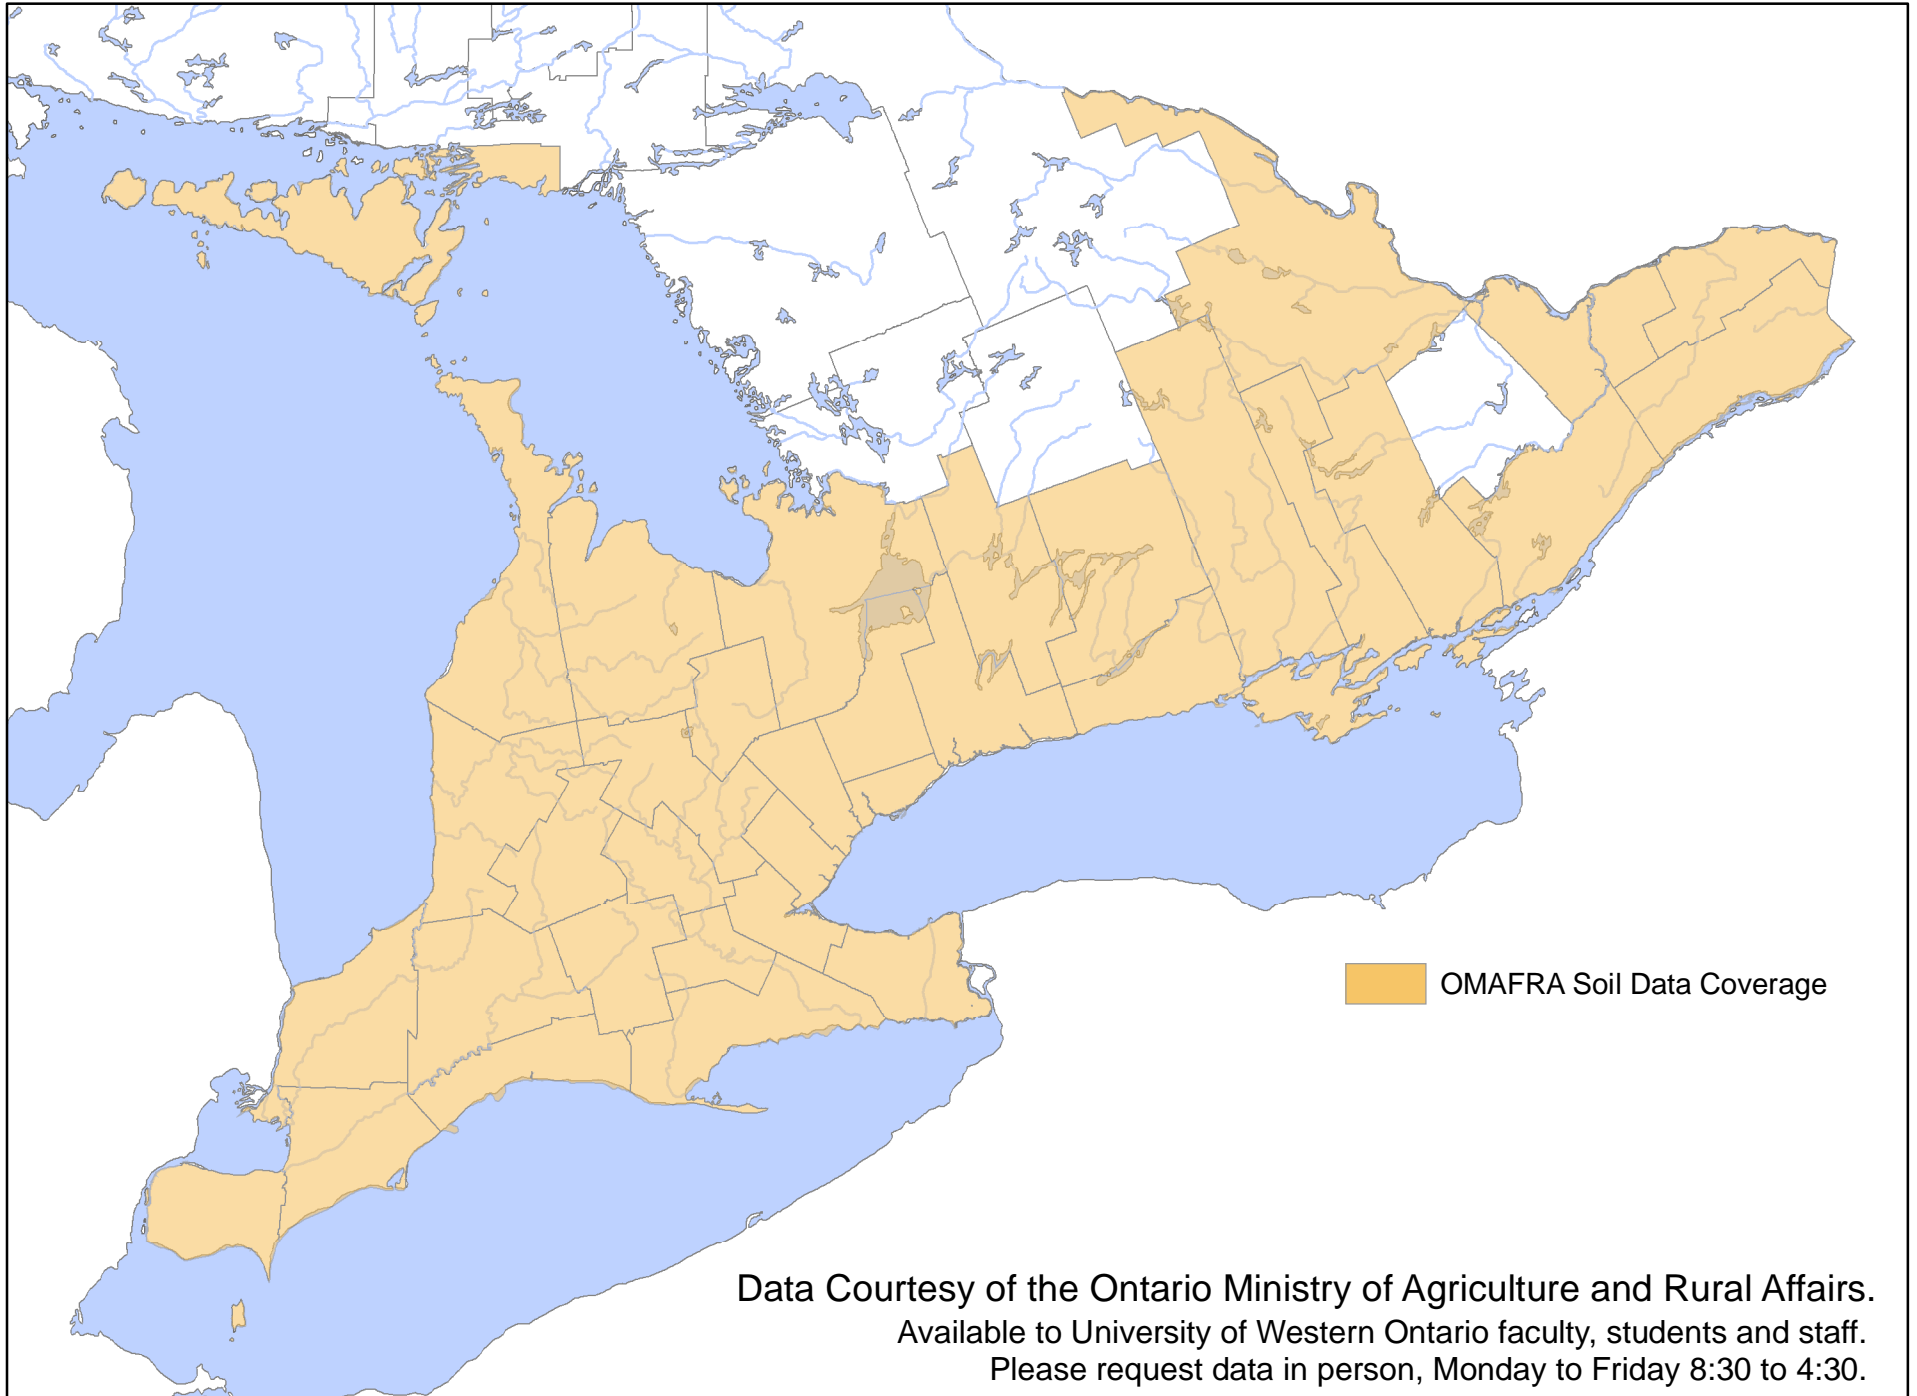

Southern Ontario Soil Data held at the Serge A. Sauer Map Library

Data Courtesy of the Ontario Ministry of Agriculture and Rural Affairs.
Available to University of Western Ontario faculty, students and staff.
Please request data in person, Monday to Friday 8:30 to 4:30.