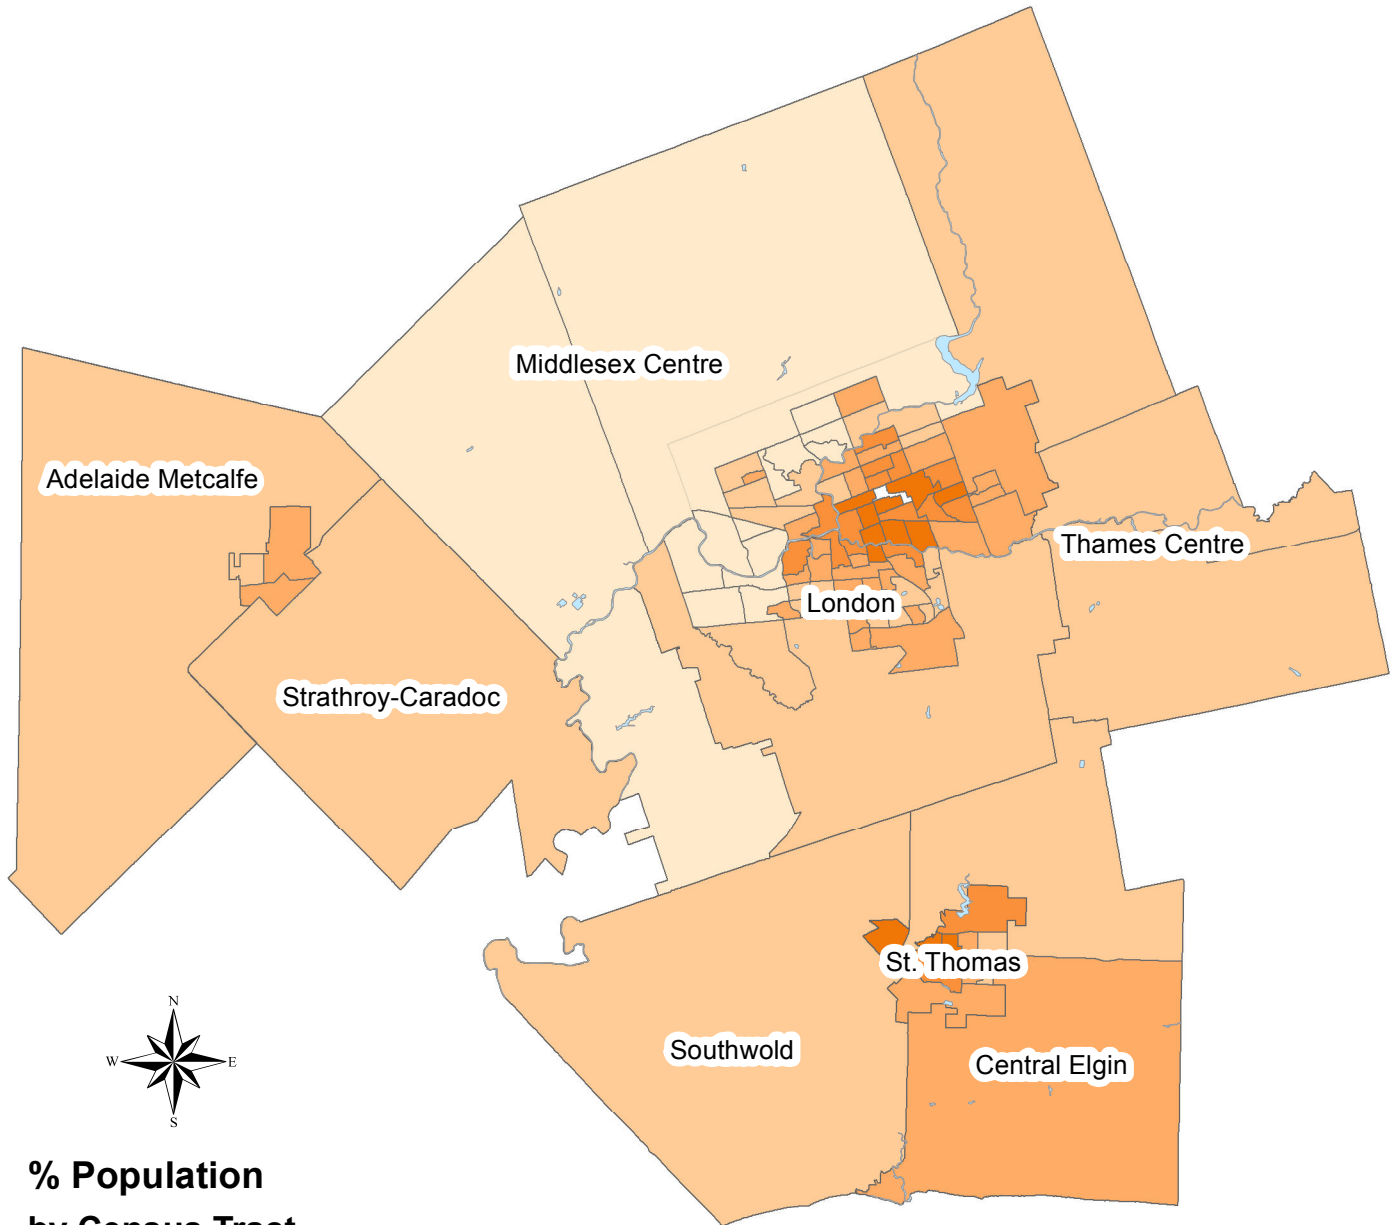

Persons in Common-Law Relationships

As a Percentage of Total Population
15 years or older by Legal Marriage Status
London Census Metropolitan Area

**% Population
by Census Tract**

0 3 6 12 Kilometres