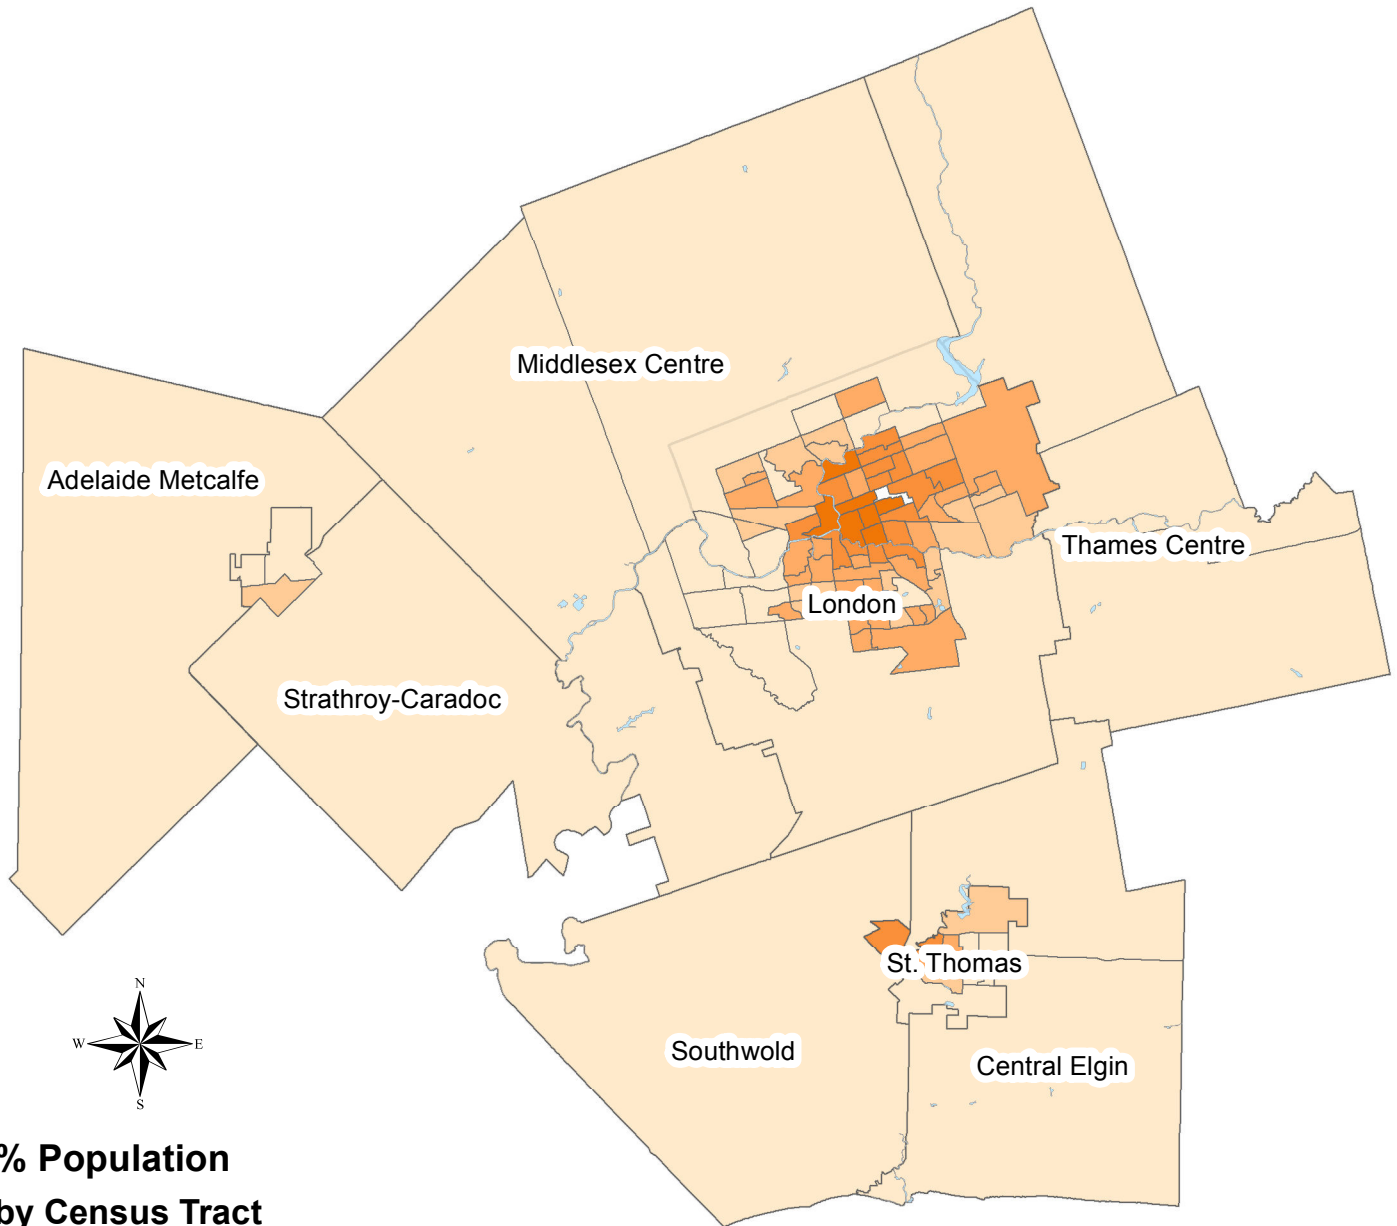

Persons Single (never legally married)

As a Percentage of Total Population
15 years or older by Legal Marriage Status
London Census Metropolitan Area

**% Population
by Census Tract**

0 3 6 12 Kilometres